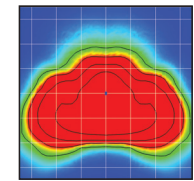

Single Fixture Performance Pattern

Type 3