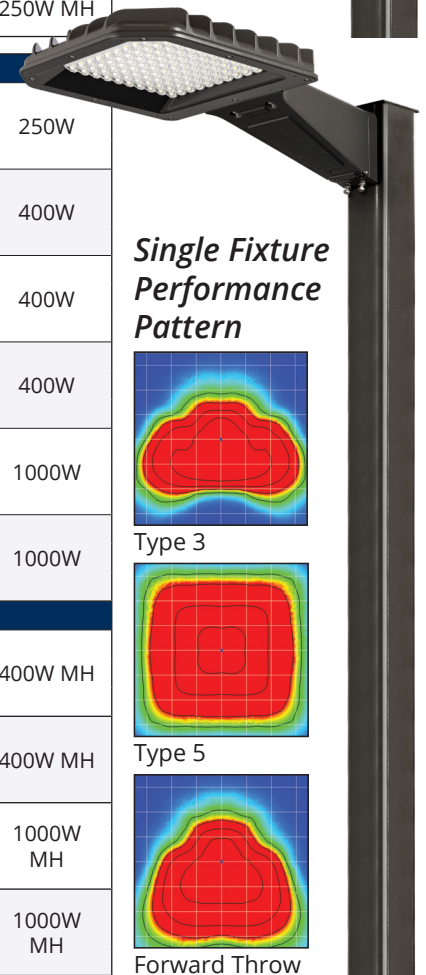

PXSLPMS - SELECTABLE													
12L-24L	T3	70	13634	173	13257	168	13305	168	79	250W			
	FT	70	13291	168	13042	165	13242	168					
	T5	70	13117	166	12872	163	13069	165					
	T3	70	19974	161	19435	157	19736	159					
	12L-24L	FT	70	19879	160	19343	156	19642	158	124	400W		
		T5	70	19620	158	19090	154	19386	156				
		T3	70	25349	149	24665	145	25359	149			170	400W
		FT	70	25229	148	24548	144	24928	147				
25L-50L	T3	70	26535	168	26052	165	26524	168	158	400W			
	FT	70	25884	164	25414	161	25874	164					
	T5	70	26448	167	25967	164	26438	167					
	T3	70	38672	158	37969	155	38656	158					
	25L-50L	FT	70	37725	154	37039	151	37709	154	245	1000W		
		T5	70	38546	157	37846	154	38531	157				
		T3	70	48161	145	47285	142	48141	145			332	1000W
		FT	70	46981	142	46127	139	46962	141				
25L-50L	T5	70	48004	145	47132	142	47985	145					

PXSLPM - FIXED										
18L	T3	70	19,489	160	18,493	152	18,493	152	122	400W MH
	FT	70	19,182	157	18,201	149	18,201	149		
	T5	70	19,650	161	18,645	153	18,645	154		
24L	T3	70	25,425	149	24,125	141	24,125	141	171	400W MH
	FT	70	25,025	146	23,745	139	23,745	139		
	T5	70	25,635	150	24,324	142	24,324	142		
43L	T3	70	42,070	153	41,575	151	41,575	151	275	1000W MH
	FT	70	41,617	151	41,127	150	41,127	150		
	T5	70	42,470	154	41,970	152	41,970	152		
50L	T3	70	49,190	148	48,324	145	48,324	145	333	1000W MH
	FT	70	47,891	144	47,048	142	47,048	142		
	T5	70	49,524	149	48,652	146	48,652	146		

Forward Throw