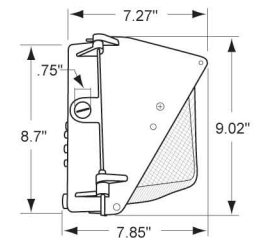

\*Based On: 8 hours per day | 365 days per year | \$0.08 per kWh

**Dimensions**

**Mounting Detail**

**Photometrics**

150W PS @ 15' Mounting Height