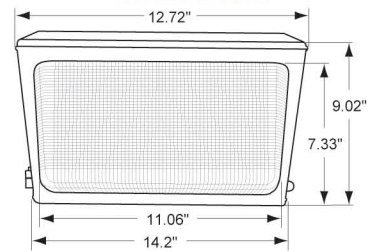

Dimensions