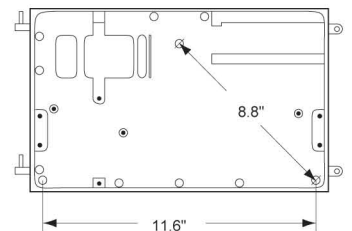

Mounting Detail