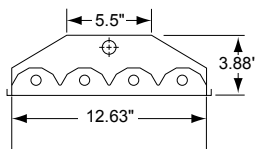

Dimensions and Specifications

Overall Height: 3.88" (9.86 cm)

Overall Width: 4 Lamp - 12.63" (32.08 cm)
6 Lamp - 18.74" (47.60 cm)

Length: 48.25" (122.56 cm)

OPTIONS

SUFFIX #	DESCRIPTION	SUFFIX #	DESCRIPTION
3C*	3' Cord (No Plug)	N	No Lamps
3T*	3' 120V Cord & Plug	EB	Emergency Back-Up
3E*	3' 208V Cord & Plug	83	835 Lamps
3F*	3' 240V Cord & Plug	85	850 Lamps
3S*	3' 277V Cord & Plug	M	Motion Sensor**
3I*	3' 480V Cord & Plug	P	Pendant Mount
F	Inline Fusing		**T5 or PS Ballast Required

*Also Available in 6', 10' and 20' length

ACCESSORIES

CATALOG #	DESCRIPTION
CH36	Chain Set
CH36HFC	Chain Set w/Hammer-On Flange Clip
CA36	Cable Set
MS360	360° Motion Sensor

Ambient Temperature Fixture Rating