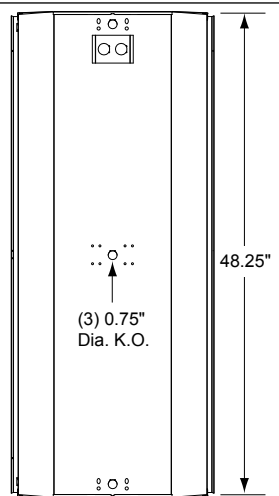

Full Bodied FLUORESCENT 4 & 6 Lamp

Hinged Optics for Quick Ballast Access

Quick Wire Access Panel

Full Bodied 20 Gauge Housing

 Miro-4 ≥ 95% Reflectance

Ordering Information

CATALOG #	# OF LAMPS	LAMP WATTS	VOLTS	BALLAST TYPE	OPTICS	LAMPS INCLUDED
IFS4454UEP5	4	54	Unv.	T5HO	Miro-4	F54T5HO/841
IFS4432UEI8	4	32	Unv.	T8	Miro-4	F32T8/841
IFS4654UEP5	6	54	Unv.	T5HO	Miro-4	F54T5HO/841
IFS4632UEI8	6	32	Unv.	T8	Miro-4	F32T8/841

Dimensions and Specifications

Overall Height: 3.88" (9.86 cm)

Overall Width: 4 Lamp - 12.63" (32.08 cm)
6 Lamp - 18.74" (47.60 cm)

Length: 48.25" (122.56 cm)

OPTIONS

SUFFIX #	DESCRIPTION	SUFFIX #	DESCRIPTION
3C*	3' Cord (No Plug)	N	No Lamps
3T*	3' 120V Cord & Plug	EB	Emergency Back-Up
3E*	3' 208V Cord & Plug	83	835 Lamps
3F*	3' 240V Cord & Plug	85	850 Lamps
3S*	3' 277V Cord & Plug	M	Motion Sensor**
3I*	3' 480V Cord & Plug	P	Pendant Mount
F	Inline Fusing		**T5 or PS Ballast Required

*Also Available in 6', 10' and 20' length

ACCESSORIES

CATALOG #	DESCRIPTION
CH36	Chain Set
CH36HFC	Chain Set w/Hammer-On Flange Clip
CA36	Cable Set
MS360	360° Motion Sensor

Ambient Temperature Fixture Rating