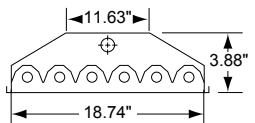

Dimensions and Specifications

Overall Height: 3.88" (9.86 cm)

Overall Width: 4 Lamp - 12.63" (32.08 cm)
6 Lamp - 18.74" (47.60 cm)

Length: 48.25" (122.56 cm)

OPTIONS

SUFFIX #	DESCRIPTION	SUFFIX #	DESCRIPTION
3C*	3' Cord (No Plug)	N	No Lamps
3T*	3' 120V Cord & Plug	EB	Emergency Back-Up
3E*	3' 208V Cord & Plug	83	835 Lamps
3F*	3' 240V Cord & Plug	85	850 Lamps
3S*	3' 277V Cord & Plug	M	Motion Sensor**
3I*	3' 480V Cord & Plug	P	Pendant Mount
F	Inline Fusing		**T5 or PS Ballast Required