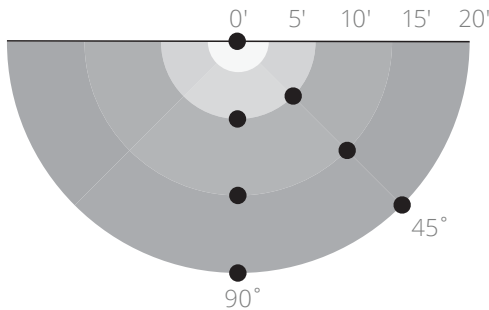

WL20LED

20 Watt LED Classic Wall Light

REPLACES UP TO 100W MH

- 1,788 **LUMENS**
- 20 **WATTS**
- 92 **LPW**
- 84 **CRI**
- 4500K **CCT**
- 0-10V **DIMMING**
- REC MNT HT**
8 FT to 10 FT

6.83"Wx10.95"Hx5.24"D
6.6 LBS

- Eliminates Glare & Offensive Light
- Less Wasted Light
- More Footcandles on the Ground
- Creates a Smooth & Uniform Light Pattern

ORDERING INFORMATION

CATALOG #	DESCRIPTION	CCT	REPLACES UP TO	VOLTS
WL20LED	20W LED Wall Light	4500K	100W MH	120-277

Specs shown are for 4500K CCT. Also available in 3000K, 4000K and 5000K. See Cut Sheet for more information.

FOOTCANDLES ON THE GROUND

	8' Mtg Height		10' Mtg Height	
	90°	45°	90°	45°
0'	9.1	9.1	0'	5.9
5'	5.9	5.4	5'	4.3
10'	2.0	1.5	10'	1.8
15'	1.0	0.7	15'	1.0
Average	3.3		2.6	