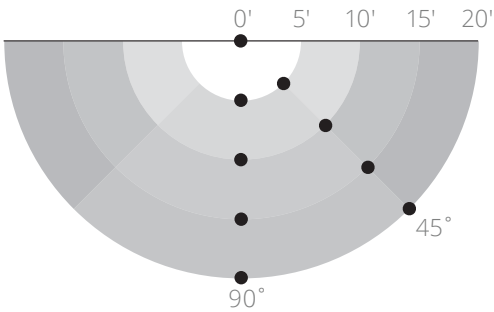

WLD64LED

64 Watt LED Classic Wall Light

REPLACES UP TO 400W MH

- 95% Efficient Reflector Targets the Light
- Eliminates Glare & Offensive Light
- Less Wasted Light
- More Footcandles on the Ground
- Creates a Smooth & Uniform Light Pattern

18.2"Wx9.01"Hx9.78"D
15 LBS

Design is Protected
by U.S. Patent
No. 9,482,395

- 6,966 **LUMENS** ☀️
- 64 **WATTS** ⚡
- 111 **LPW** 💰
- 83 **CRI** ⊕
- 4500K **CCT** 🌡️
- 0-10V **DIMMING** 📏
- REC MNT HT** 📏
- 18 FT to 20 FT

ORDERING INFORMATION

CATALOG #	DESCRIPTION	CCT	REPLACES UP TO	VOLTS
WLD64LED	64W LED Wall Light	4500K	400W MH	120-277

Specs shown are for 4500K CCT. Also available in 3000K, 4000K and 5000K. See Cut Sheet for more information.

FOOTCANDLES ON THE GROUND

	18' Mtg Height		20' Mtg Height	
	90°	45°	90°	45°
0'	11.6	11.6	9.4	9.4
5'	10.8	10.2	9.0	8.6
10'	5.7	6.4	5.3	5.9
15'	4.4	3.6	3.9	3.5
20'	3.8	2.6	3.5	2.4

Average **6.3** Average **5.5**