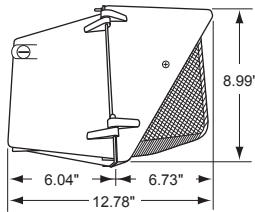

Specifications:

Overall height: 9.01" (22.88 cm)
 Width: 18.2" (46.21 cm)
 Weight: 32 lbs / 14.51 kg

Warranty:

Atlas Lighting Products provides a 3 year limited warranty for this product.
 A full warranty can be found at www.alpinc.com.

ATLAS LIGHTING PRODUCTS, INC.

PO BOX 2348 | BURLINGTON, NC 27216

800-849-8485 | FAX: 336-227-0110 | www.atlaslightingproducts.com

DIMENSIONS

Specifications:

Overall height:
9.01" (22.88 cm)

Width:
18.2" (46.21 cm)

Weight:
32 lbs. / 14.51 kg.

PHOTOMETRICS

400W PS @ 25' Mounting Height

MOUNTING DETAILS

Actual performance can vary depending on operating conditions. Specifications are subject to change without notice.

ATLAS LIGHTING PRODUCTS, INC.