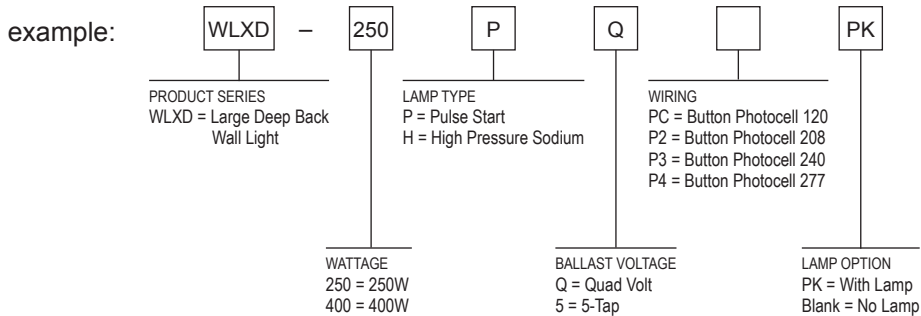

ORDERING INFORMATION

Order accessories as separate catalog numbers (shipped separately).

Actual performance can vary depending on operating conditions. Specifications are subject to change without notice.

ATLAS LIGHTING PRODUCTS, INC.

PO BOX 2348 | BURLINGTON, NC 27216

800-849-8485 | FAX: 336-227-0110 | www.atlaslightingproducts.com