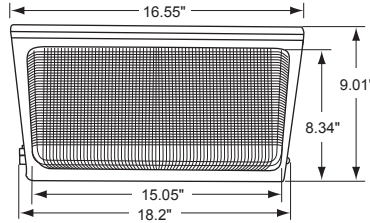

Specifications:

Overall height: 9.01" (22.88 cm)
 Width: 18.2" (46.21 cm)
 Weight: 32 lbs / 14.51 kg

Warranty:

Atlas Lighting Products provides a 3 year limited warranty for this product.
 A full warranty can be found at www.alpinc.com.

ATLAS LIGHTING PRODUCTS, INC.

PO BOX 2348 | BURLINGTON, NC 27216

800-849-8485 | FAX: 336-227-0110 | www.atlaslightingproducts.com

DIMENSIONS

Specifications:

Overall height:
9.01" (22.88 cm)

Width:
18.2" (46.21 cm)

Weight:
32 lbs. / 14.51 kg.

PHOTOMETRICS

400W PS @ 25' Mounting Height

MOUNTING DETAILS

Actual performance can vary depending on operating conditions. Specifications are subject to change without notice.

ATLAS LIGHTING PRODUCTS, INC.