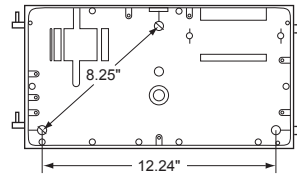

Specifications:

Overall height: 9.01" (22.88 cm)
 Width: 18.2" (46.21 cm)
 Weight: 32 lbs / 14.51 kg

Warranty:

Atlas Lighting Products provides a 3 year limited warranty for this product.
 A full warranty can be found at www.alpinc.com.

ATLAS LIGHTING PRODUCTS, INC.

PO BOX 2348 | BURLINGTON, NC 27216

800-849-8485 | FAX: 336-227-0110 | www.atlaslightingproducts.com

DIMENSIONS

Specifications:

Overall height:
9.01" (22.88 cm)

Width:
18.2" (46.21 cm)

Weight:
32 lbs. / 14.51 kg.

PHOTOMETRICS

400W PS @ 25' Mounting Height

MOUNTING DETAILS

Actual performance can vary depending on operating conditions. Specifications are subject to change without notice.

ATLAS LIGHTING PRODUCTS, INC.