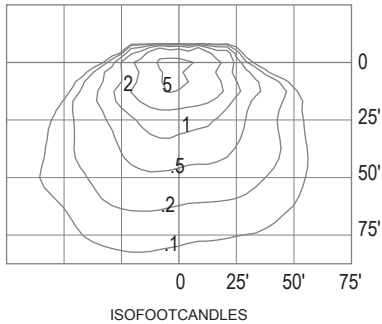

Specifications:

Overall height: 9.01" (22.88 cm)
 Width: 18.2" (46.21 cm)
 Weight: 32 lbs / 14.51 kg

Warranty:

Atlas Lighting Products provides a 3 year limited warranty for this product.
 A full warranty can be found at www.alpinc.com.

ATLAS LIGHTING PRODUCTS, INC.

PO BOX 2348 | BURLINGTON, NC 27216

800-849-8485 | FAX: 336-227-0110 | www.atlaslightingproducts.com

DIMENSIONS

Specifications:

Overall height:
9.01" (22.88 cm)

Width:
18.2" (46.21 cm)

Weight:
32 lbs. / 14.51 kg.

PHOTOMETRICS

400W PS @ 25' Mounting Height

MOUNTING DETAILS

Actual performance can vary depending on operating conditions. Specifications are subject to change without notice.

ATLAS LIGHTING PRODUCTS, INC.