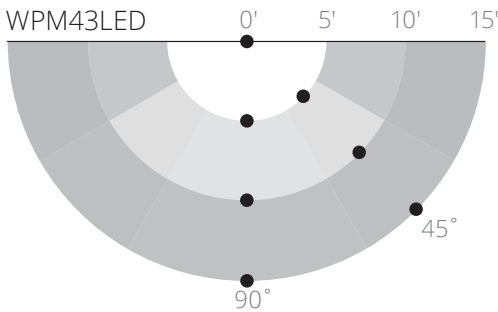

WPM Series

43-64 Watt LED Wall Pak Pro

REPLACES UP TO 400W MH

- Eliminates Glare & Offensive Light
- Less Wasted Light
- More Footcandles on the Ground
- Labor Saving: Quick and Secure Mounting

Design is Protected by U.S. Patent No. D772,474 and D752,274

9.29"Wx6.25"Hx9.06"D
10 LBS

WPM43LED / WPM64LED

5,025 / 6,983 **LUMENS** ☀️

42 / 64 **WATTS** ⚡

116 / 114 **LPW** 💰

80 **CRI** ⊕

4500K **CCT** 🔥

0-10V **DIMMING** ⚡

REC MNT HT 📏
12-14 FT / 16-18 FT

ORDERING INFORMATION

CATALOG #	DESCRIPTION	LUMENS	CCT	REPLACES UP TO	VOLTS
WPM43LED	43W LED Wall Pak Pro	5,025	4500K	175W MH	120-277
WPM64LED	64W LED Wall Pak Pro	6,983	4500K	400W MH	120-277

Specs shown are for 4500K CCT. Also available in 3000K, 4000K and 5000K. See Cut Sheet for more information.

FOOTCANDLES ON THE GROUND

12' Mtg Height

14' Mtg Height

	90°	45°		90°	45°
0'	15.8	15.8	0'	11.6	11.6
5'	13.9	12.5	5'	10.6	9.8
10'	6.9	6.6	10'	6.3	5.9
15'	3.3	3.1	15'	3.3	3.2