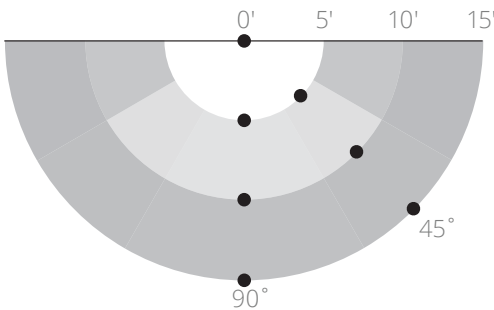

WPM43LED

43 Watt LED Wall Pak Pro

REPLACES UP TO 175W MH

- 5,025 **LUMENS**
- 43 **WATTS**
- 116 **LPW**
- 80 **CRI**
- 4500K **CCT**
- 0-10V **DIMMING**
- REC MNT HT**
12 FT to 14 FT

- Eliminates Glare & Offensive Light
- Less Wasted Light
- More Footcandles on the Ground
- Labor Saving: Quick and Secure Mounting

9.29"Wx6.25"Hx9.06"D
10 LBS

Design is Protected
by U.S. Patent No.
D772,474 and D752,274

ORDERING INFORMATION

CATALOG #	DESCRIPTION	CCT	REPLACES UP TO	VOLTS
WPM43LED	43W LED Wall Pak Pro	4500K	175W MH	120-277

Specs shown are for 4500K CCT. Also available in 3000K, 4000K and 5000K. See Cut Sheet for more information.

FOOTCANDLES ON THE GROUND

	12' Mtg Height		14' Mtg Height	
	90°	45°	90°	45°
0'	15.8	15.8	11.6	11.6
5'	13.9	12.5	10.6	9.8
10'	6.9	6.6	6.3	5.9
15'	3.3	3.1	3.3	3.2
Average	8.4		7.0	