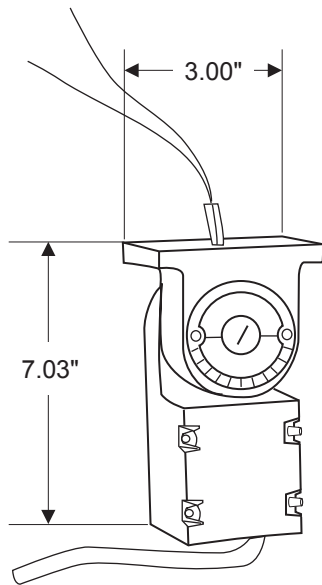

CATALOG NUMBER: 280-016-1	
JOB NAME:	
CUSTOMER NAME:	
NOTES:	TYPE:
	DATE:

FEATURES AND SPECIFICATIONS

FLOOD LIGHTING
ACCESSORIES
MOUNTING

Construction:
Die Cast

Mounting:
For FLL/FLLS

Specifications:
Overall height: 7.03" (17.85 cm)
Width: 3" (7.62 cm)
Weight: 2.9 lbs. / 1.31 kg.

DIMENSIONS

ORDERING INFORMATION

Catalog #	Description	Finish	I.D. (in.)	Wt./Lbs.
280-016-1	Slipfitter for FLL/FLLS	Bronze	2 3/8	2.9

Actual performance can vary depending on operating conditions. Specifications are subject to change without notice.