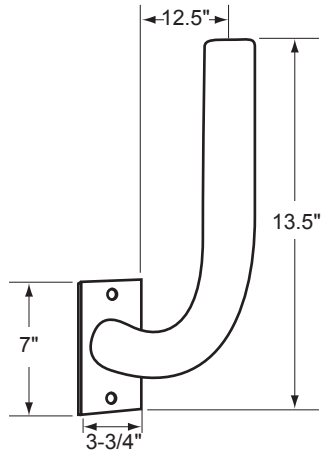

CATALOG NUMBER: 500-050BZ	
JOB NAME:	
CUSTOMER NAME:	
NOTES:	TYPE:
	DATE:

FEATURES AND SPECIFICATIONS

SITE LIGHTING
ACCESSORIES
SIDE MOUNT FLOOD LIGHTING BRACKET

Mounting:
Pole

Specifications:
Overall height: 13.5" (34.29 cm)
Depth: 12.5" (31.75 cm)

ORDERING INFORMATION

CATALOG #	DESCRIPTION	FINISH	STD. PKG.
500-050BZ	Right Angle Bracket (for Pole)	Bronze	1

DIMENSIONS

Actual performance can vary depending on operating conditions. Specifications are subject to change without notice.