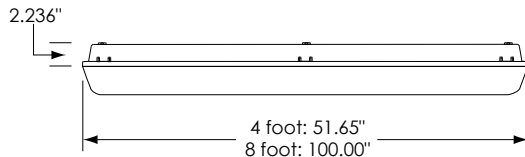

Wet Location FLUORESCENT

4' & 8'

- Tethered Ballast Tray
- Stainless Steel Mounting Clips
- Composite Housing
- Poured Gasket
- IP67 Rated
- NSF Rated
- NEMA 4x Rated

Ordering Information

CATALOG #	# OF LAMPS	FIXTURE LENGTH	LAMP WATTS	VOLTS	BALLAST TYPE	LAMPS INCLUDED
IFW4254UEP5	2	4'	54	Unv.	T5HOPS	F54T5HO/841
IFW4232UEI8	2	4'	32	Unv.	T8IS	F32T8/841
IFW8254UEP5	4	8'	54	Unv.	T5HOPS	F54T5HO/841
IFW8232UEI8	4	8'	32	Unv.	T8IS	F32T8/841

Dimensions and Specifications

- Overall Height:** 4.13" (10.49 cm)
- Overall Width:** 6.77" (17.20 cm)
- Length:** 4 foot - 51.65" (131.19 cm)
8 foot - 100" (254 cm)

Options

SUFFIX #	DESCRIPTION	SUFFIX #	DESCRIPTION
3C*	3' Cord (No Plug)	L	Stainless Steel Latches
F	Inline Fusing	83	835 Lamps
N	No Lamps	85	850 Lamps