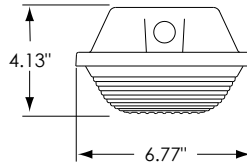

Wet Location FLUORESCENT

4' & 8'

- Tethered Ballast Tray
- Stainless Steel Mounting Clips
- Composite Housing
- Poured Gasket
- IP67 Rated
- NSF Rated
- NEMA 4x Rated

Ordering Information

CATALOG #	# OF LAMPS	FIXTURE LENGTH	LAMP WATTS	VOLTS	BALLAST TYPE	LAMPS INCLUDED
IFW4254UEP5	2	4'	54	Unv.	T5HOPS	F54T5HO/841
IFW4232UEI8	2	4'	32	Unv.	T8IS	F32T8/841
IFW8254UEP5	4	8'	54	Unv.	T5HOPS	F54T5HO/841
IFW8232UEI8	4	8'	32	Unv.	T8IS	F32T8/841

Dimensions and Specifications

- Overall Height:** 4.13" (10.49 cm)
- Overall Width:** 6.77" (17.20 cm)
- Length:** 4 foot - 51.65" (131.19 cm)
8 foot - 100" (254 cm)

Options

SUFFIX #	DESCRIPTION	SUFFIX #	DESCRIPTION
3C*	3' Cord (No Plug)	L	Stainless Steel Latches
F	Inline Fusing	83	835 Lamps
N	No Lamps	85	850 Lamps