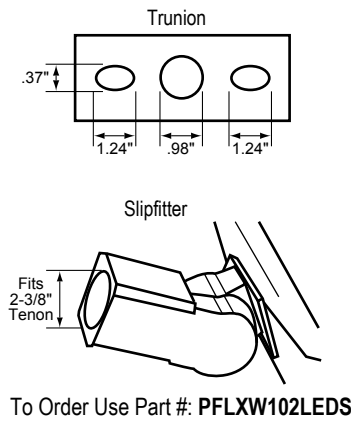

MOUNTING DETAIL

ENERGY SAVINGS

LED		HID			ANNUAL SAVINGS
WATTAGE	ANNUAL COST	SOURCE WATTAGE	TOTAL WATTAGE USED	ANNUAL COST	
102	$45	200	232	$128	$83
102	$45	250	285	$150	$105
102	$45	400	458	$226	$181