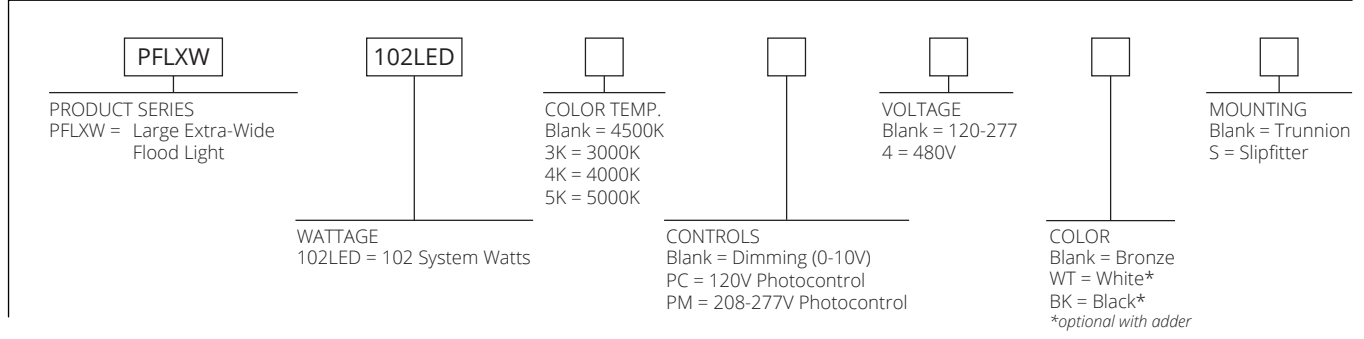

ORDERING FORMAT