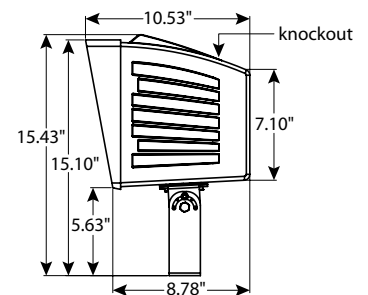

DIMENSIONS:

Weight: (with Trunion) 20 lbs.
(with Slipfitter) 21 lbs.

EPA: 1.00

¹LED Life Span Based Upon LM-80 Test Results

ATLAS LIGHTING PRODUCTS, INC.

PO BOX 2348 | BURLINGTON, NC 27216
800-849-8485 | FAX: 1-855-847-2794 | www.atlasled.com