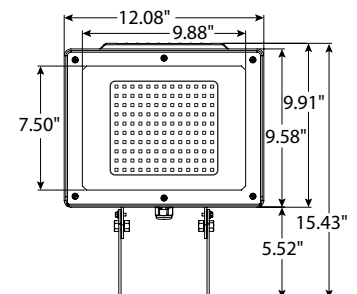

DIMENSIONS:

Weight: (with Trunion) 20 lbs.
(with Slipfitter) 21 lbs.

EPA: 1.00

¹LED Life Span Based Upon LM-80 Test Results

ATLAS LIGHTING PRODUCTS, INC.

PO BOX 2348 | BURLINGTON, NC 27216
800-849-8485 | FAX: 1-855-847-2794 | www.atlasled.com