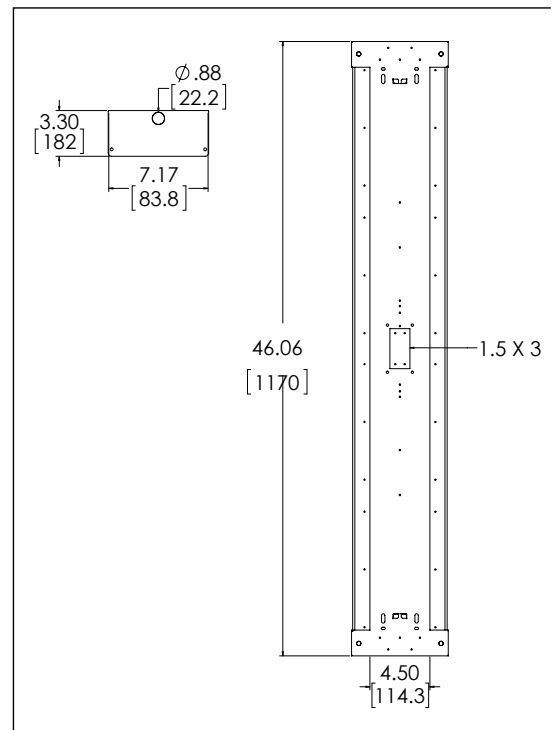

#### Weight:

10 lbs.

### DIMENSIONS:

<sup>1</sup>LED Life Span Based Upon LM-80 Test Results

**Rebates and Incentives are available in many areas. Contact an Atlas Representative for more information.**