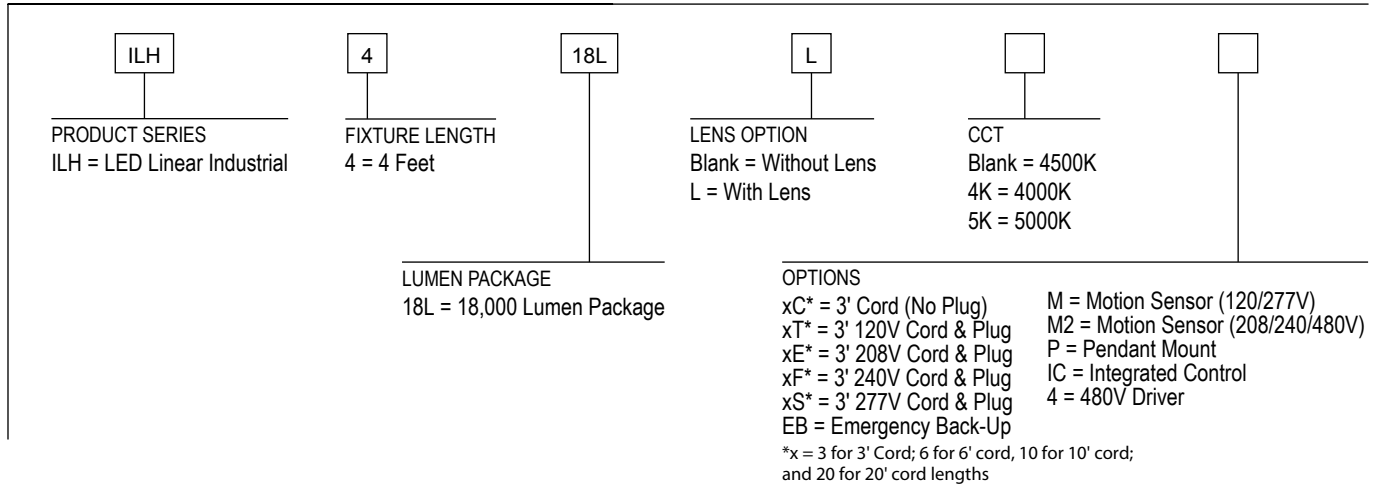

ORDERING FORMAT

WITHOUT LENS

	ILH418L4K	ILH418L	ILH418L5K
Lumens:	21410	21410	21410
Watts:	157.2	157.2	157.2
Lumens/Watt:	136.2	136.2	136.2
CRI:	80	80	80
CCT:	4000	4500	5000
DLC Prod. ID:	PW8ROZYX	PMJ131ZH	PI6SHGH1

WITH LENS

	ILH418LL4K	ILH418LL	ILH418LL5K
Lumens:	19990	19990	19990
Watts:	156.79	156.79	156.79
Lumens/Watt:	127.5	127.5	127.5
CRI:	80	80	80
CCT:	4000	4500	5000
DLC Prod. ID:	P239NBUU	PYYV8D82	PYGTSNQ4