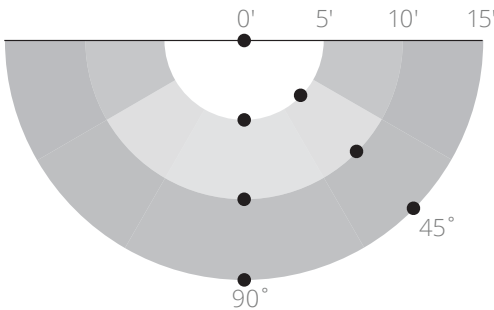

PLM43LED

43 Watt LED Low Wattage Site Lighting Solution

REPLACES UP TO 175 MH

Low Cost Option - Lower Mounting Heights

- 5,334 **LUMENS**
- 43 **WATTS**
- 133 **LPW**
- 82 **CRI**
- 4500K **CCT**
- 0-10V **DIMMING**
- REC MNT HT**
12 FT to 14 FT

9.29"Wx6.25"Hx9.06"D
10 LBS

Design is Protected
by U.S. Patent No. D772,474

ORDERING INFORMATION

CATALOG #	DESCRIPTION	CCT	REPLACES UP TO	VOLTS
PLM43LED	43W LED Low Wattage Site Lighting Solution	4500K	175W MH	120-277

Specs shown are for 4500K CCT. Also available in 3000K, 4000K and 5000K. See Cut Sheet for more information.

FOOTCANDLES ON THE GROUND

	12' Mtg Height		14' Mtg Height	
	90°	45°	90°	45°
0'	15.8	15.8	11.6	11.6
5'	13.9	12.5	10.6	9.8
10'	6.9	6.6	6.3	5.9
15'	3.3	3.1	3.3	3.2
Average	8.4		7.0	