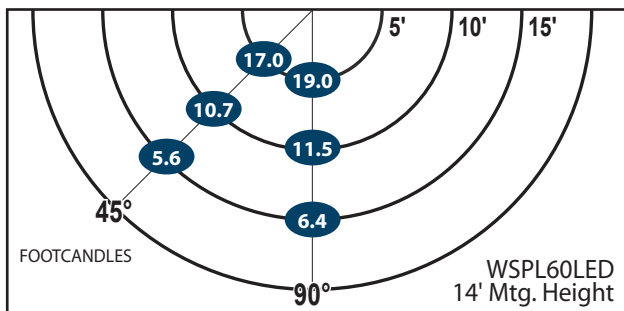

WSPL60LED WATTS: 60 DIMMING: 10-100%

CCT: 4500K CCT: 3000K
LUMENS: 6,635 LUMENS: 6,513
LPW: 111 CRI: 75 LPW: 112 CRI: 82

WSPL80LED WATTS: 80 DIMMING: 10-100%

CCT: 4500K CCT: 3000K
LUMENS: 8,396 LUMENS: 8,060
LPW: 108 CRI: 75 LPW: 106 CRI: 82

Ordering Information

CATALOG #	DESCRIPTION	VOLTS	COLOR TEMP
WSPL60LED	60W LED SlimPak Pro Wall Light	120-277	4500K
WSPL60LED3K	60W LED SlimPak Pro Wall Light	120-277	3000K
WSPL80LED	80W LED SlimPak Pro Wall Light	120-277	4500K
WSPL80LED3K	80W LED SlimPak Pro Wall Light	120-277	3000K

WSPL60LED Rec. Mounting Height - 14-16 ft.

Mtg. Hgt.	FOOTCANDLES ON THE GROUND						Avg. FCs 450 SQ. FT.
	90°			45°			
	5'	10'	15'	5'	10'	15'	
14'	19.0	11.5	6.4	17.0	10.7	5.6	11.7
16'	14.8	10.3	6.2	13.5	9.5	5.6	10.0

Performance

- Slim Low Profile Design
- Attractive Architectural Styling
- Quick and Easy Mounting
- Bottom Hinged to Prevent Leakage

Dimensions and Specifications

Overall Height: 9.40" Depth: 5.25"
Overall Width: 8.88" Weight: 7.9 lbs.