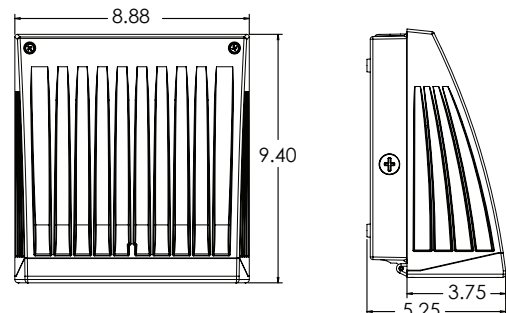

WSPL60LED Rec. Mounting Height - 14-16 ft.

Mtg. Hgt.	FOOTCANDLES ON THE GROUND						Avg. FCs 450 SQ. FT.
	90°			45°			
	5'	10'	15'	5'	10'	15'	
14'	19.0	11.5	6.4	17.0	10.7	5.6	11.7
16'	14.8	10.3	6.2	13.5	9.5	5.6	10.0

Performance

- Slim Low Profile Design
- Attractive Architectural Styling
- Quick and Easy Mounting
- Bottom Hinged to Prevent Leakage

Dimensions and Specifications

Overall Height: 9.40" Depth: 5.25"
Overall Width: 8.88" Weight: 7.9 lbs.