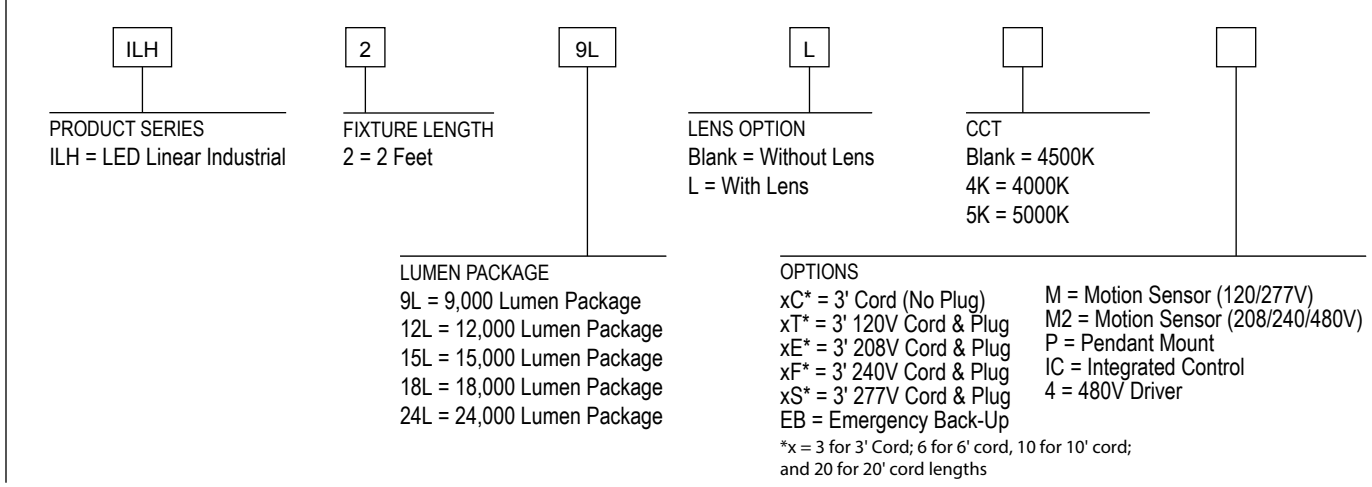

ORDERING FORMAT

WITHOUT LENS

	ILH29L4K	ILH29L	ILH29L5K
Lumens:	10300	10300	10300
Watts:	74.15	74.15	73.46
Lumens/Watt:	138.9	138.9	140.62
CRI:	80	80	80
CCT:	4000	4500	5000
DLC Prod. ID:	P9A4442X	PCZKZWAH	PDRZ80TL

WITH LENS

	ILH29LL4K	ILH29LL	ILH29LL5K
Lumens:	9631	9631	9635
Watts:	73.9	73.9	73.29
Lumens/Watt:	130.33	130.33	131.47
CRI:	80	80	80
CCT:	4000	4500	5000
DLC Prod. ID:	PU66ALJ5	PAJOLJCG	P4TOY2J8

¹LED Life Span Based Upon LM-80 Test Results