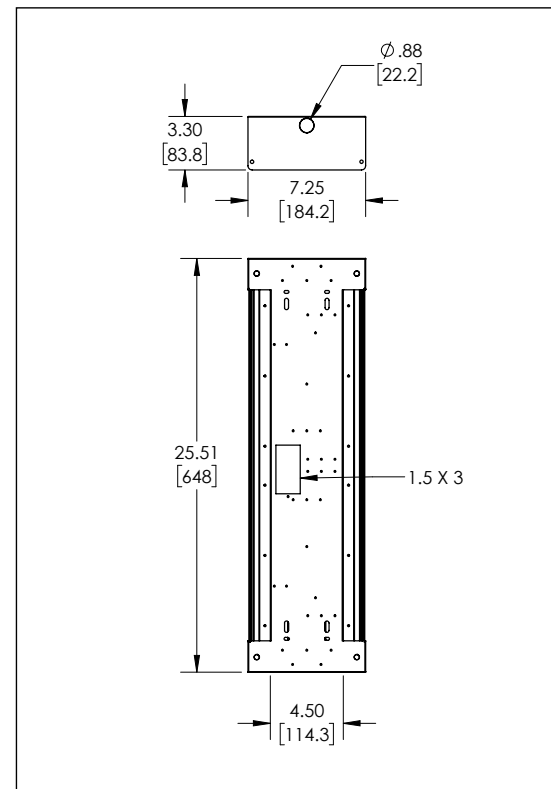

DIMENSIONS:

¹LED Life Span Based Upon LM-80 Test Results

Rebates and Incentives are available in many areas. Contact an Atlas Representative for more information.