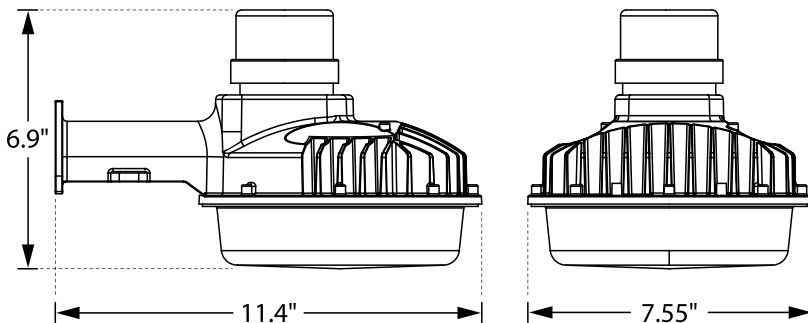

NOW IN STOCK

quick SHIP
IN STOCK

LED DUSK TO DAWN

4,800 LUMENS • 42 WATTS

- Smooth & Even Light Pattern
- Twist Lock Photocontrol
- Glare Free Light Output

Catalog #	Description	Lumens	Watts	LpW	CRI	CCT
DD2G42LED5K	2nd Generation Dusk to Dawn	4,805	42W LED	123	70+	5000K

DIMENSIONS:

ANNUAL COST COMPARISON