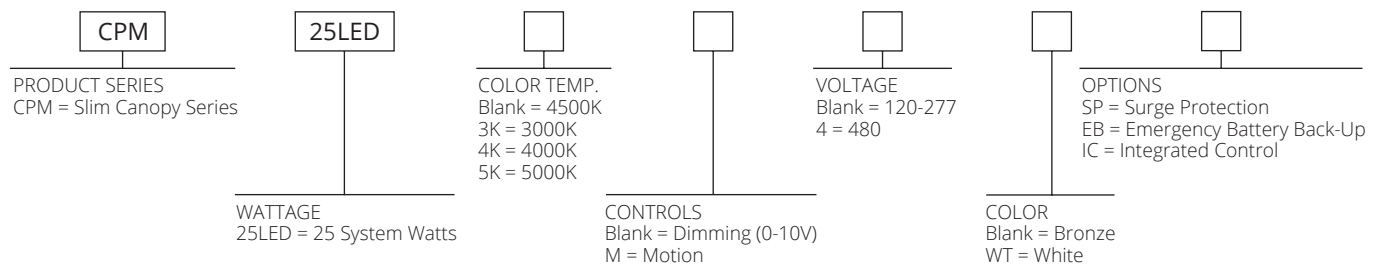

ORDERING FORMAT