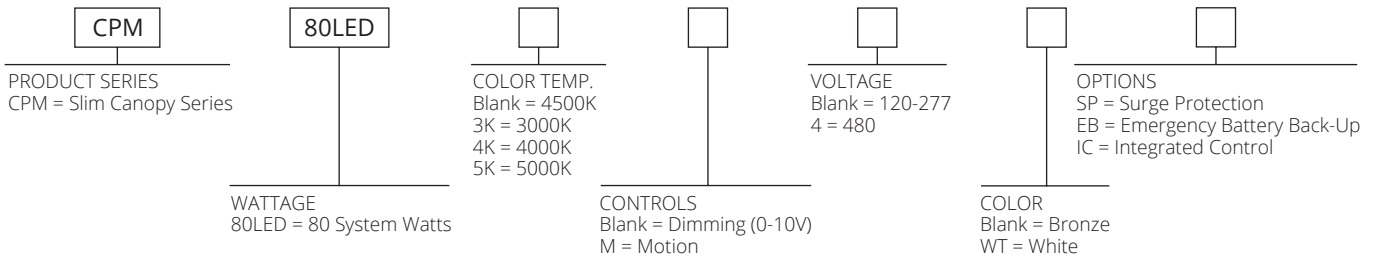

ORDERING FORMAT

QUICK & EASY INSTALLATION

Attach top housing to either mounting box or conduit

Hang bottom housing to the top by connecting the hinges

Wire fixture using provided quick connect connectors

Simply Close fixture and tighten 2 screws

OPTIONS

ADD SUFFIX #	DESCRIPTION	ADD SUFFIX #	DESCRIPTION
4	480V Driver	EB	Emergency Back-Up
IC	Integrated Control	M	Motion

ENERGY SAVINGS

LED		HID			
WATTAGE	ANNUAL COST	SOURCE WATTAGE	TOTAL WATTAGE USED	ANNUAL COST	ANNUAL SAVINGS
80	$35	250	285	$150	$115
80	$35	400	458	$226	$191

200,000+ HOURS

*The majority of Atlas Lighting Products are assembled in USA facilities by an American Workforce utilizing both Domestic and Foreign components