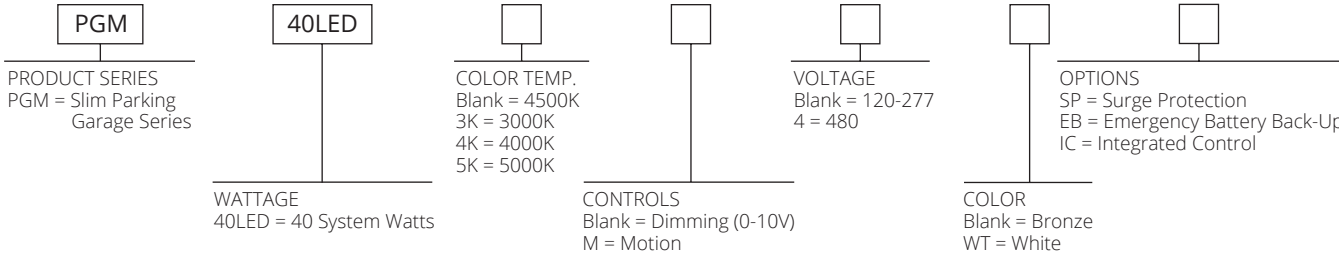

ORDERING FORMAT

QUICK & EASY INSTALLATION

Attach top housing to either mounting box or conduit

Hang bottom housing to the top by connecting the hinges

Wire fixture using provided quick connect connectors

Simply Close fixture and tighten 2 screws

OPTIONS

ADD SUFFIX #	DESCRIPTION	ADD SUFFIX #	DESCRIPTION
4	480V Driver	EB	Emergency Back-Up
IC	Integrated Control	M	Motion

ENERGY SAVINGS

LED		HID			
WATTAGE	ANNUAL COST	SOURCE WATTAGE	TOTAL WATTAGE USED	ANNUAL COST	ANNUAL SAVINGS
40	$18	100	129	$77	$59
40	$18	175	210	$112	$94

*The majority of Atlas Lighting Products are assembled in USA facilities by an American Workforce utilizing both Domestic and Foreign components