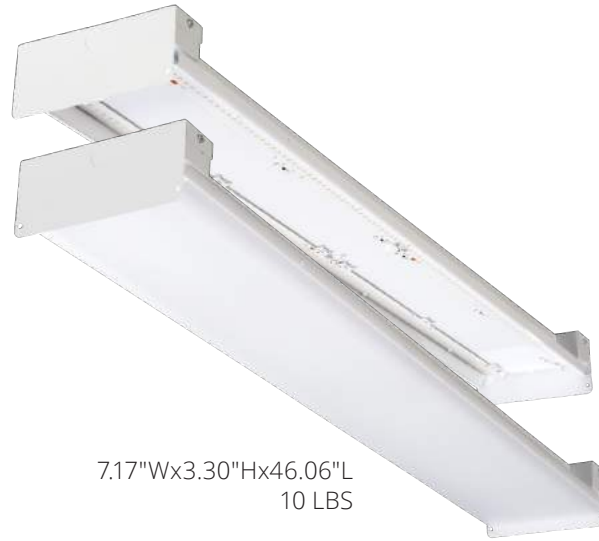

18,000 Lumen

MANUFACTURED*
 & TESTED IN USA

4' Narrow LED High Bay

REPLACES UP TO 250W MH / 4L T5 FL / 6L T8 FL

7.17"Wx3.30"Hx46.06"L
10 LBS

- ILH418LL / ILH418L
- 19,990 / 21,410 **LUMENS**
- 157 **WATTS**
- 128 / 136 **LPW**
- 80 **CRI**
- 4500K **CCT**
- 0-10V **DIMMING**
- REC MNT HT**
- 14 FT to 20 FT

ORDERING INFORMATION

CATALOG #	DESCRIPTION	LUMENS	VOLTS
ILH418LL	18,000 Lumen LED High Bay with Glare Free Lens	19,990	120-277
ILH418L	18,000 Lumen LED High Bay - No Lens	21,410	120-277

Specs shown are for 4500K CCT. Also available in 4000K and 5000K. See Cut Sheet for more information.