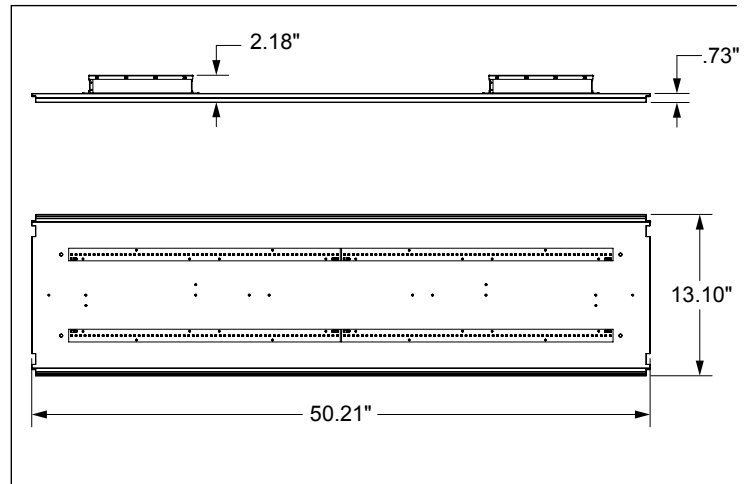

480 Volt: For 480V add suffix 4 to part number.

DIMENSIONS:

¹LED Life Span Based Upon LM-80 Test Results

**Rebates and Incentives are available in many areas.
Contact an Atlas Representative for more information.**