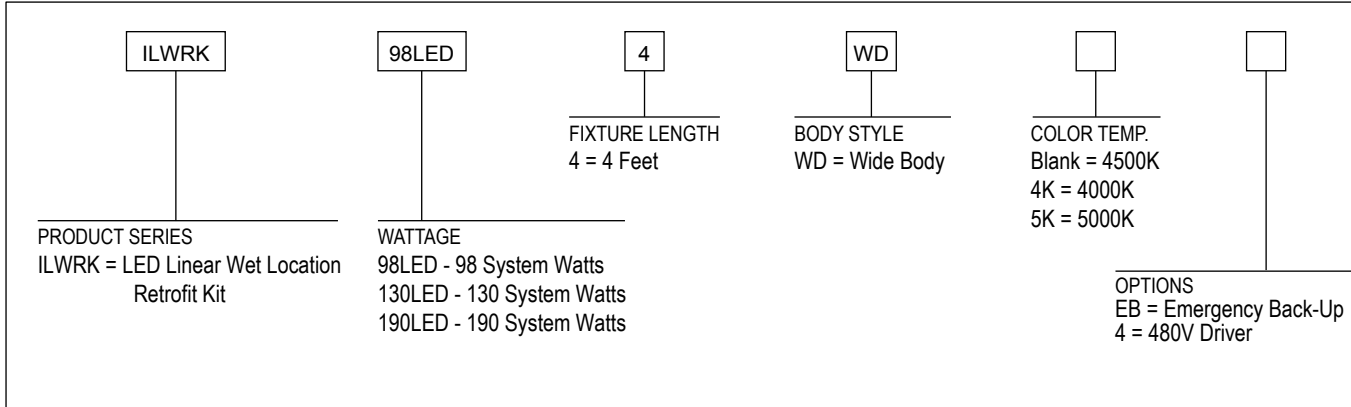

480 Volt: For 480V add suffix 4 to part number.

DIMENSIONS:

¹LED Life Span Based Upon LM-80 Test Results

**Rebates and Incentives are available in many areas.
Contact an Atlas Representative for more information.**

Potomac-AT Series WET LOCATION RETOFIT KIT

ILWRK 4' Industrial LED Wet Location Retrofit Kit

ORDERING FORMAT

PERFORMANCE DATA

UNIT	CRI	4000K CCT		4500K CCT		5000K CCT		WATTAGE	FIXTURE REPLACEMENT
		DELIVERED LUMENS	EFFICACY (LPW)	DELIVERED LUMENS	EFFICACY (LPW)	DELIVERED LUMENS	EFFICACY (LPW)		
ILWRK98LED4WD	80	14130	147	14120	147	14120	147	96	4' 4 Lamp T8
ILWRK130LED4WD	80	17590	135	17578	135	17578	135	130	4' 4 Lamp T5 or 6 Lamp T8
ILWRK190LED4WD	80	27480	144	27461	144	27461	144	191	4' 6 Lamp T5