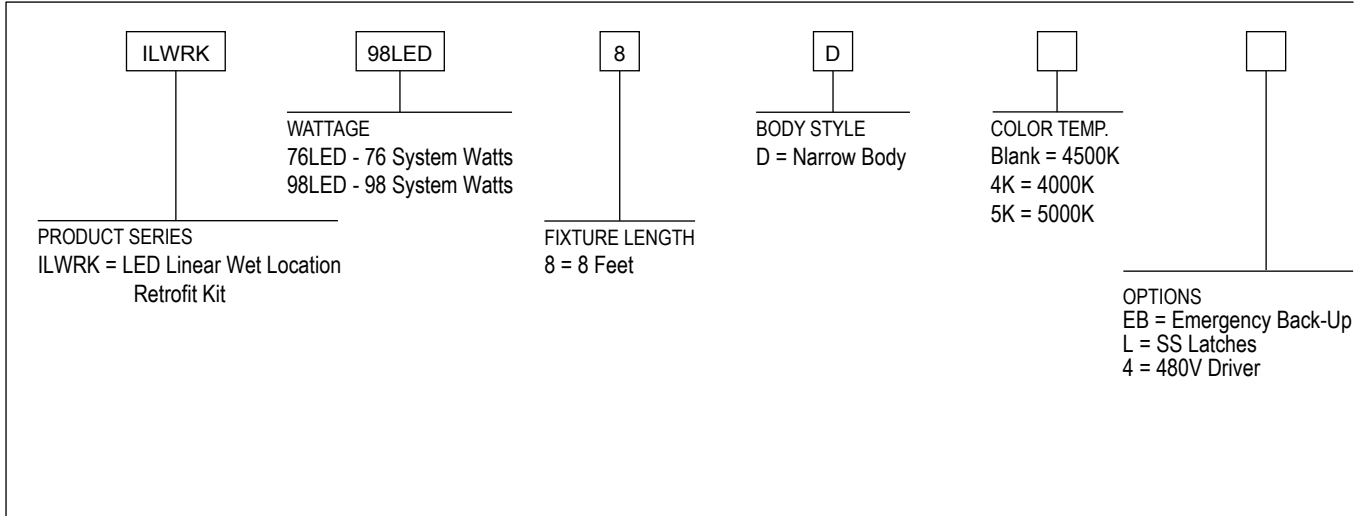

Potomac-AT Series WET LOCATION RETOFIT KIT

ILWRK 8' Industrial LED Wet Location Retrofit Kit

ORDERING FORMAT

PERFORMANCE DATA

UNIT	CRI	4000K CCT		4500K CCT		5000K CCT		WATTAGE	FIXTURE REPLACEMENT
		DELIVERED LUMENS	EFFICACY (LPW)	DELIVERED LUMENS	EFFICACY (LPW)	DELIVERED LUMENS	EFFICACY (LPW)		
ILWRK76LED8D	80	10650	143	10643	143	10643	143	75	8' 2 Lamp T8
ILWRK98LED8D	80	13060	138	13051	138	13051	138	95	8' 2 Lamp T5

DLC PRODUCT INFORMATION:

UNIT	4000K CCT	4500K CCT	5000K CCT	CLASSIFICATION
	DLC PRODUCT ID:	DLC PRODUCT ID:	DLC PRODUCT ID:	
ILWRK76LED8D	P9GQ9W2S	PFPWEB8W	PUFWAXPD	Premium
ILWRK98LED8D	PGZ1D7ZD	PRTGN0HT	PCMWGCO2	Premium

ATLAS LIGHTING PRODUCTS, INC.

PO BOX 2348 | BURLINGTON, NC 27216
800-849-8485 | FAX: 1-855-847-2794 | www.atlasled.com

The majority of Atlas Lighting Products are assembled in USA facilities by an American Workforce utilizing both Domestic and Foreign components. Meets Buy American requirements within the ARRA.