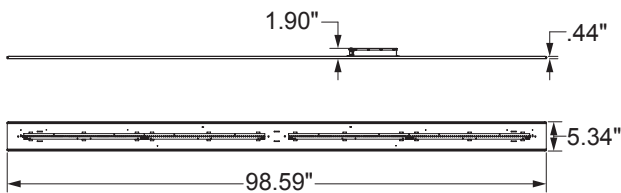

8' NARROW WET LOCATION RETROFIT KIT

*Qualifies for Buy American under ARRA

*The majority of Atlas Lighting Products are assembled in USA facilities by an American Workforce utilizing both Domestic and Foreign components

Scan QR CODE
for more information