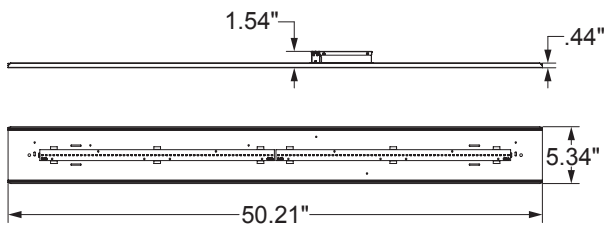

DIMENSIONS

4' NARROW WET LOCATION RETROFIT KIT