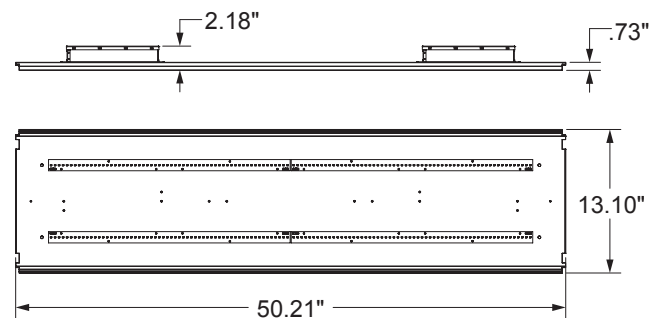

4' WIDE WET LOCATION RETROFIT KIT