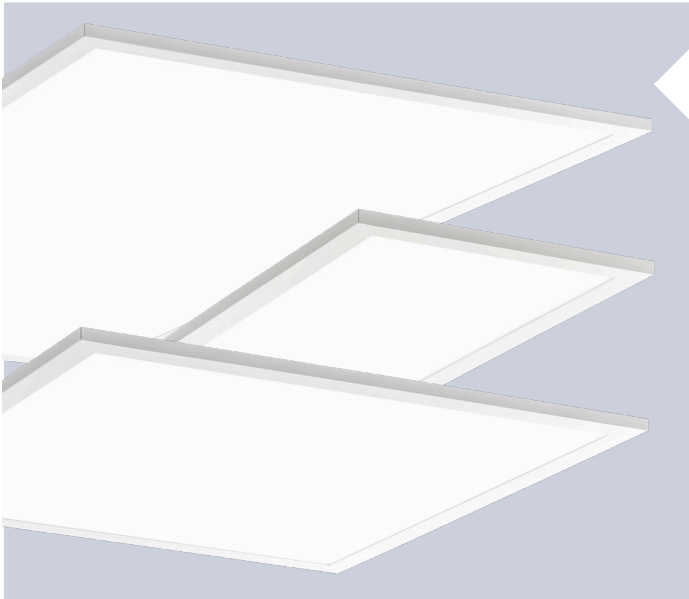

# FIELD ADJUSTABLE LED EDGE LIT FLAT PANELS

1'x4' | 2'x2' | 2'x4'

25-45 WATTS ADJUSTABLE

- Field adjustable lumen output and color temp.
- Quick connects for easy installation
- PMMA lens designed not to yellow
- 120° beam angle for smooth and uniform light
- Ultra thin design < 2" height

## PERFORMANCE DATA

FAELP14LED	25 Watts (adjustable)			30 Watts (adjustable)			40 Watts (adjustable)		
<b>CCT:</b>	3500K	4000K	5000K	3500K	4000K	5000K	3500K	4000K	5000K
<b>Lumens:</b>	3,102	3,274	3,154	3,513	3,748	3,570	4,398	4,767	4,464
<b>LpW:</b>	121	132	123	118	130	120	110	125	112
<b>CRI:</b>	>80			>80			>80		