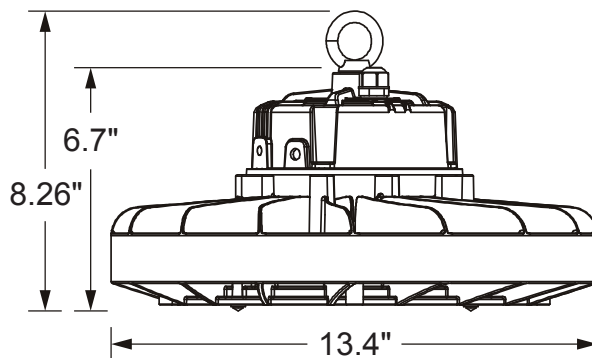

LED ROUND HIGH BAY

18,000-30,000 LUMENS
150 - 235 WATTS

Atlas
Lighting Products®

LED ROUND HIGH BAY

18,000 • 24,000 • 30,000 LUMENS

- Mounting heights up to 30 feet
- Listed for wet locations and IP65 rated (protects against dust, airborne contaminants and liquids)
- 50°C Ambient Temp rating
- Optional Pendant mount adapter for easy one for one replacement
- Optional optics

DIMENSIONS:

ORDERING FORMAT

IRH

PRODUCT SERIES
IRH = LED Industrial
Round High Bay

18L

LUMEN PACKAGE
18L = 18,000 Lumen Package
24L = 24,000 Lumen Package
30L = 30,000 Lumen Package

□

COLOR TEMP.
Blank = 5000K
4K = 4000K