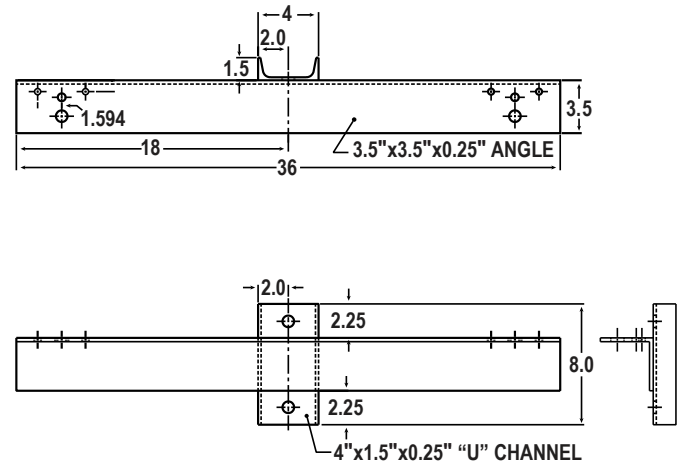

Sports Lighting Bracket Wood Pole Bracket

PROJECT INFORMATION

JOB NAME	
FIXTURE TYPE	Sports Light Wood Pole Bracket
CATALOG NUMBER	500-001G
APPROVED BY	

SPECIFICATIONS

Construction:

- Steel

Overall Height:

- 8.0" (20.32 cm)

Overall Width:

- 36" (91.44 cm)

Weight:

- 24 lbs (10.89 kg)

EPA: 1.2

Warranty:

- Five-year limited warranty

DIMENSIONS