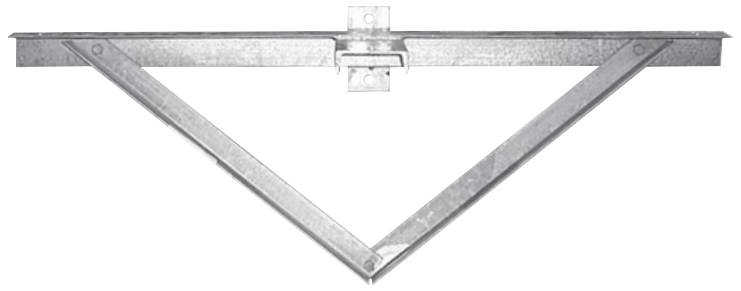

### PROJECT INFORMATION

JOB NAME	
FIXTURE TYPE	Sports Light Wood Pole Bracket
CATALOG NUMBER	500-002G
APPROVED BY	

### SPECIFICATIONS

**Construction:**

- Steel

**Overall Width:**

- 66" (167.64 cm)

**Weight:**

- 70 lbs (31.75 kg)

**EPA:** 3.6

### DIMENSIONS