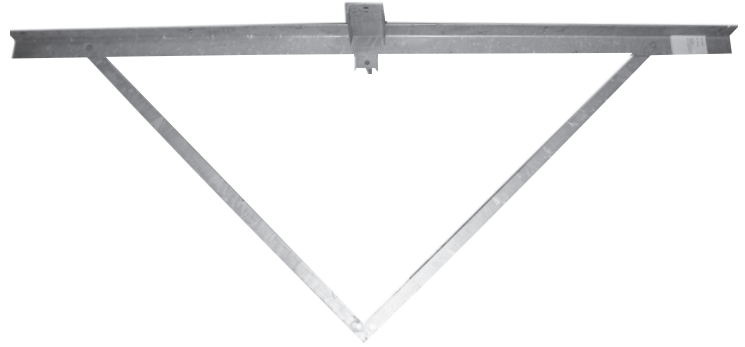

Sports Lighting Bracket Wood Pole Bracket

PROJECT INFORMATION

JOB NAME	
FIXTURE TYPE	Sports Light Wood Pole Bracket
CATALOG NUMBER	500-004G
APPROVED BY	

SPECIFICATIONS

Construction:

- Steel

Overall Width:

- 126" (320.04 cm)

Weight:

- 142 lbs (64.41 kg)

EPA: 5.5

Warranty:

- Five-year limited warranty

DIMENSIONS

ORDERING INFORMATION

CATALOG #	DESCRIPTION	FINISH
500-004G	5 Light Bracket	Galvanized