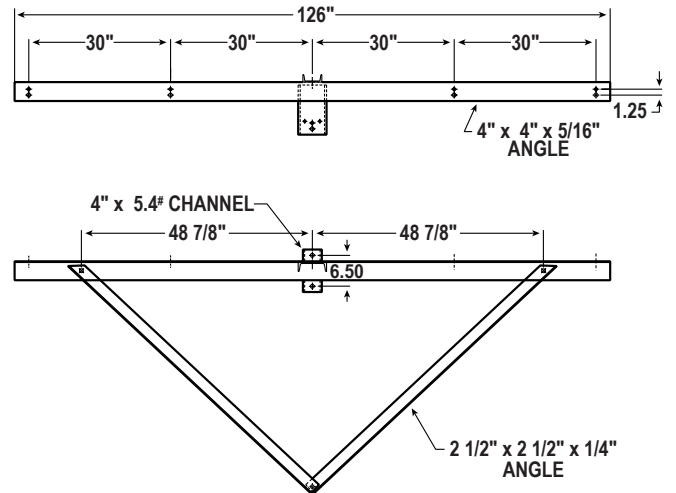

Sports Lighting Bracket Wood Pole Bracket

PROJECT INFORMATION

JOB NAME	
FIXTURE TYPE	Sports Light Wood Pole Bracket
CATALOG NUMBER	500-004G
APPROVED BY	

SPECIFICATIONS

Construction:

- Steel

Overall Width:

- 126" (320.04 cm)

Weight:

- 142 lbs (64.41 kg)

EPA: 5.5

Warranty:

- Five-year limited warranty

DIMENSIONS

ORDERING INFORMATION

CATALOG #	DESCRIPTION	FINISH
500-004G	5 Light Bracket	Galvanized