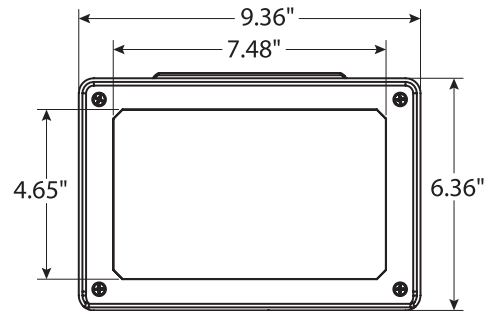

Specifications:

- Overall height: 9.36" (23.77 cm)
- Width: 6.36" (16.15 cm)

Warranty:

- Five-year limited warranty

BUY AMERICAN

COMPLIANT*

DIMENSIONS

ORDERING INFORMATION