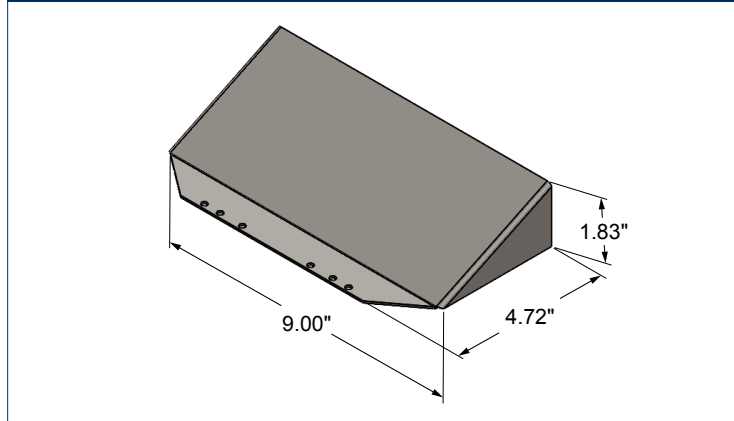

## PROJECT INFORMATION

JOB NAME	
FIXTURE TYPE	House Side Shield for SLPS
CATALOG NUMBER	
APPROVED BY	

## SPECIFICATIONS

**Construction:**

- Steel

**Dimensions:**

- 1.82" x 4.72" x 9"

**Features:**

- Glare shield can be installed to any side of the fixture.

**Warranty:**

## DIMENSIONS