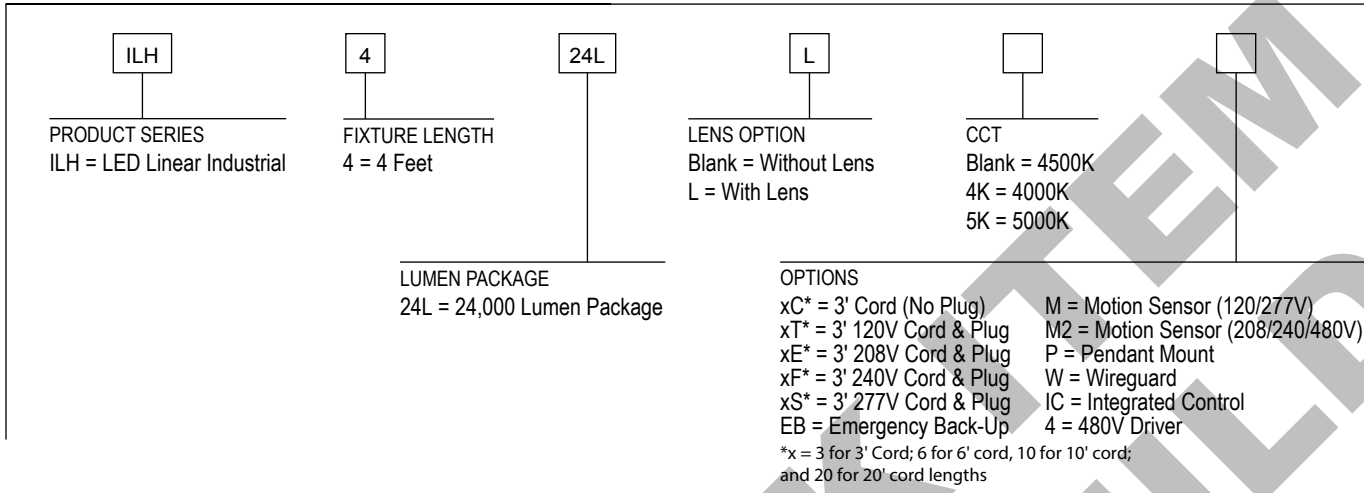

Weight:

17.4 lbs.

Installation:

Suitable for suspension by chain, cable, or single (pendant) monopoint. To maintain ambient listing, mount minimum 6" from ceiling.

Additional Options:

For 480V add suffix 4 to part number. For factory installed Emergency Back-Up add suffix EB to part number.

DIMENSIONS:

¹LED Life Span Based Upon LM-80 Test Results

Rebates and Incentives are available in many areas. Contact an Atlas Representative for more information.

ORDERING FORMAT

WITHOUT LENS

	ILH424L4K	ILH424L	ILH424L5K
Lumens:	25020	25020	25020
Watts:	164.56	164.56	164.56
Lumens/Watt:	152.04	152.04	152.04
CRI:	80	80	80
CCT:	4000	4500	5000
DLC Prod. ID:	PLX9QB6T	PRKQOWBM	PL9WOJ7X