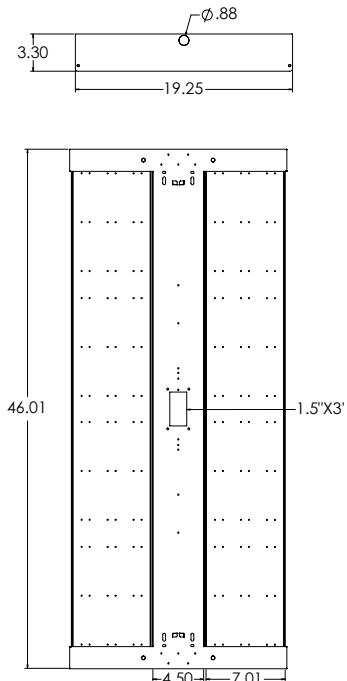

DIMENSIONS:

¹LED Life Span Based Upon LM-80 Test Results

Rebates and Incentives are available in many areas. Contact an Atlas Representative for more information.

ORDERING FORMAT

WITHOUT LENS

	ILH424L4K	ILH424L	ILH424L5K
Lumens:	25020	25020	25020
Watts:	164.56	164.56	164.56
Lumens/Watt:	152.04	152.04	152.04
CRI:	80	80	80
CCT:	4000	4500	5000
DLC Prod. ID:	PLX9QB6T	PRKQOWBM	PL9WOJ7X