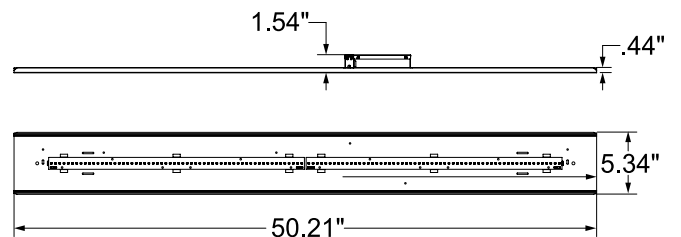

480 Volt: For 480V add suffix 4 to part number.

Warranty: Five-year limited warranty

BUY AMERICAN

COMPLIANT*

DIMENSIONS

Weight: 11 lbs.

Weight: 18 lbs.

Weight: 10.7 lbs.