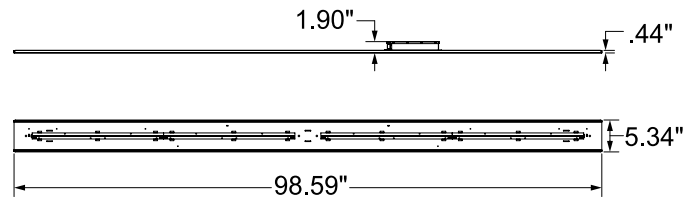

DIMENSIONS

Weight: 11 lbs.

Weight: 18 lbs.