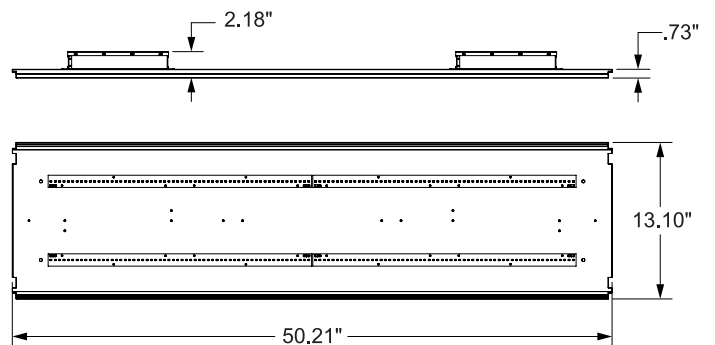

480 Volt: For 480V add suffix 4 to part number.

Warranty: Five-year limited warranty

BUY AMERICAN

COMPLIANT*

DIMENSIONS

Weight: 11 lbs.

Weight: 18 lbs.

Weight: 10.7 lbs.