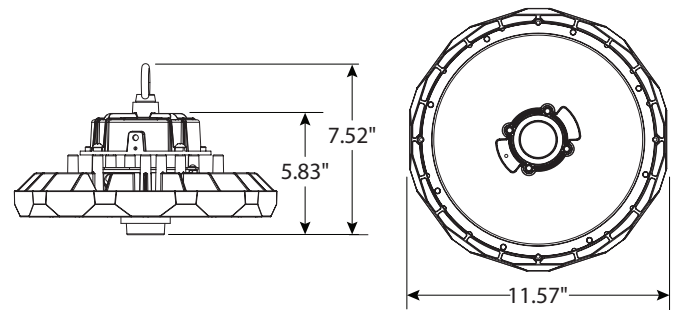

Warranty:

Five-year limited warranty

DIMENSIONS

Weight: 10.1 lbs.

Rebates and Incentives are available in many areas.
Contact an Atlas Representative for more information.

¹LED Life Span Based Upon LM-80 Test Results