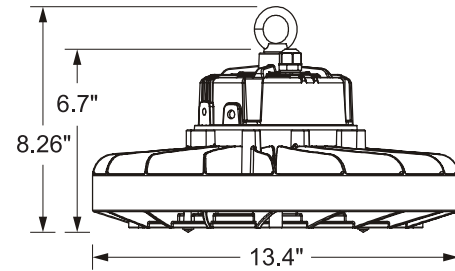

DIMENSIONS

Weight: 10.8 lbs.

¹LED Life Span Based Upon LM-80 Test Results

ORDERING INFORMATION

IRH	18L				
PRODUCT SERIES	LUMEN PACKAGE	VOLTAGE	COLOR TEMP.	HOUSING COLOR	OPTIONS
IRH = LED Industrial Round High Bay	18L = 18,000 Lumen Package 24L = 24,000 Lumen Package 30L = 30,000 Lumen Package	Blank = 120-277V 4 = 480V* <i>*Available in 18L & 24L, 5000K only</i>	Blank = 5000K 4K = 4000K	Blank = Black	M = Motion IC = Integrated Control