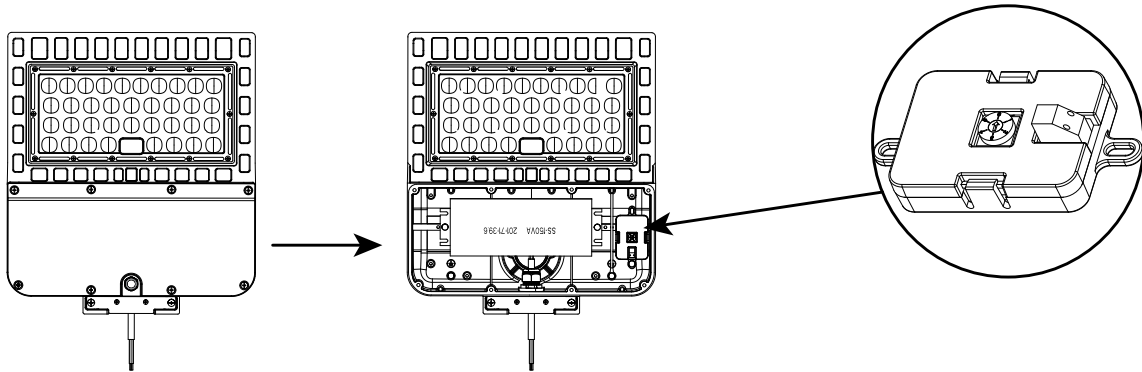

LED Area Light Selectable Switch ORALSEL Series

Lumen selectable switch has a total of 6 power options, which are 0, 1, 2, 3, 4, 5

- 0: Default**
- 1: 54W**
- 2: 78W**
- 3: 104W**
- 4: 127W**
- 5: 153W**

According to the required power, use a flat head screwdriver to rotate the arrow on the switch to adjust the corresponding power.