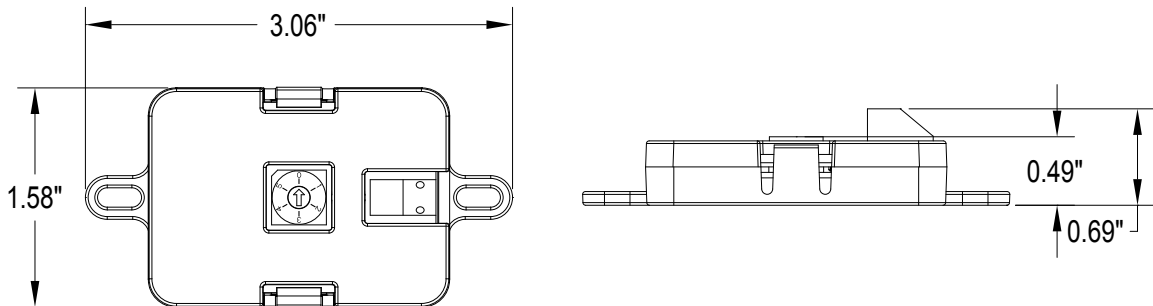

LED Area Light Selectable Switch ORALSEL Series

Lumen selectable switch has a total of 6 power options, which are 0, 1, 2, 3, 4, 5

- 0: Default**
- 1: 54W**
- 2: 78W**
- 3: 104W**
- 4: 127W**
- 5: 153W**

According to the required power, use a flat head screwdriver to rotate the arrow on the switch to adjust the corresponding power.