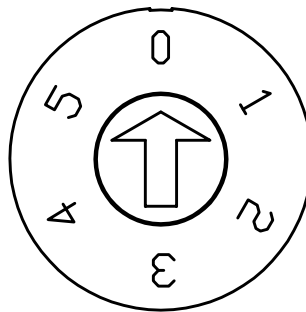

LED Area Light Selectable Switch ORALSEL Series

Lumen selectable switch has a total of 6 power options, which are 0, 1, 2, 3, 4, 5

- 0: Default**
- 1: 54W**
- 2: 78W**
- 3: 104W**
- 4: 127W**
- 5: 153W**

According to the required power, use a flat head screwdriver to rotate the arrow on the switch to adjust the corresponding power.