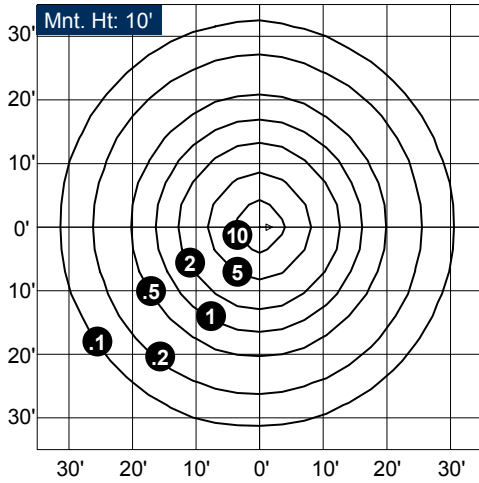

Origin Series
 Selectable Back-Lit Panels
 1x4 | 2x2 | 2x4

ORDERING INFORMATION

ORBLP	14	SEL	2-4L		
PRODUCT SERIES	SIZE	SELECTABLE	LUMEN PACKAGE	COLOR TEMP.	OPTIONS
ORBLP = Origin Series Back-Lit Panel	14 = 1'x4' 22 = 2'x2' 24 = 2'x4'	SEL = Selectable	2-4L = 2,000 - 4,000 Lumens Selectable ^{1,2} 3-6L = 3,000 - 6,000 Lumens Selectable ³ ¹ =1x4 only ² =2x2 only ³ =2x4 only	blank = Selectable 3500K, 4000K, 5000K	EB = Emergency Back-Up

PERFORMANCE DATA

UNIT	FIXTURE LENGTH	CRI	3500K CCT		4000K CCT		5000K CCT		WATTAGE	REPLACES UP TO
			DELIVERED LUMENS	EFFICACY (LPW)	DELIVERED LUMENS	EFFICACY (LPW)	DELIVERED LUMENS	EFFICACY (LPW)		
ORBLP14	1'x4'	80	1,875	125	1,875	125	1,875	125	15	(2) F32-T8
			3,125	125	3,125	125	3,125	125	25	
			4,125	125	4,125	125	4,125	125	33	
ORBLP22	2'x2'	80	1,875	125	1,875	125	1,875	125	15	(3) F24-T5
			3,125	125	3,125	125	3,125	125	25	
			4,125	125	4,125	125	4,125	125	33	
ORBLP24	2'x4'	80	3,500	125	3,500	125	3,500	125	28	(4) F32-T8
			4,750	125	4,750	125	4,750	125	38	
			6,000	125	6,000	125	6,000	125	48	

ORBLP14	
Light Loss Factor	1.00
Total Lumens	4,125
Mounting Height	10'
Max. Calculated Value	13.55Fc

ORBLP22	
Light Loss Factor	1.00
Total Lumens	4,125
Mounting Height	10'
Max. Calculated Value	13.94Fc