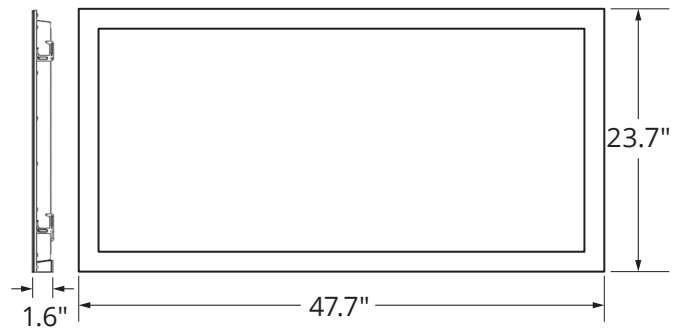

Warranty:

Five-year limited warranty

DIMENSIONS

1x4 Weight: 9.96 lbs.

2x2 Weight: 4.63 lbs.

2x4 Weight: 8.82 lbs.

Rebates and Incentives are available in many areas. Contact an Atlas Representative for more information.

Origin Series
 Selectable Back-Lit Panels
 1x4 | 2x2 | 2x4

ORDERING INFORMATION

ORBLP	14	SEL	2-4L		
PRODUCT SERIES	SIZE	SELECTABLE	LUMEN PACKAGE	COLOR TEMP.	OPTIONS
ORBLP = Origin Series Back-Lit Panel	14 = 1'x4' 22 = 2'x2' 24 = 2'x4'	SEL = Selectable	2-4L = 2,000 - 4,000 Lumens Selectable ^{1,2} 3-6L = 3,000 - 6,000 Lumens Selectable ³ ¹ =1x4 only ² =2x2 only ³ =2x4 only	blank = Selectable 3500K, 4000K, 5000K	EB = Emergency Back-Up