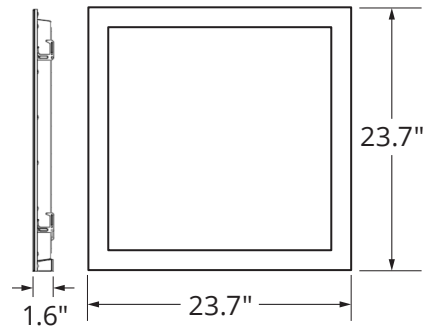

Warranty:

Five-year limited warranty

DIMENSIONS

1x4 Weight: 9.96 lbs.

2x2 Weight: 4.63 lbs.

2x4 Weight: 8.82 lbs.

Rebates and Incentives are available in many areas. Contact an Atlas Representative for more information.

Origin Series
 Selectable Back-Lit Panels
 1x4 | 2x2 | 2x4

ORDERING INFORMATION

ORBLP	14	SEL	2-4L		
PRODUCT SERIES	SIZE	SELECTABLE	LUMEN PACKAGE	COLOR TEMP.	OPTIONS
ORBLP = Origin Series Back-Lit Panel	14 = 1'x4' 22 = 2'x2' 24 = 2'x4'	SEL = Selectable	2-4L = 2,000 - 4,000 Lumens Selectable ^{1,2} 3-6L = 3,000 - 6,000 Lumens Selectable ³ ¹ =1x4 only ² =2x2 only ³ =2x4 only	blank = Selectable 3500K, 4000K, 5000K	EB = Emergency Back-Up