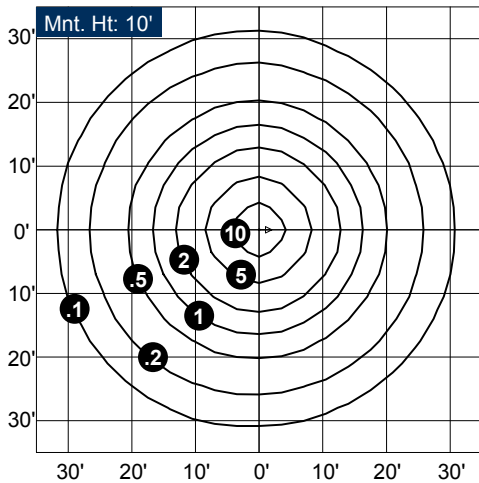

Origin Series
 Selectable Back-Lit Panels
 1x4 | 2x2 | 2x4

ORDERING INFORMATION

ORBLP	14	SEL	2-4L		
PRODUCT SERIES	SIZE	SELECTABLE	LUMEN PACKAGE	COLOR TEMP.	OPTIONS
ORBLP = Origin Series Back-Lit Panel	14 = 1'x4' 22 = 2'x2' 24 = 2'x4'	SEL = Selectable	2-4L = 2,000 - 4,000 Lumens Selectable ^{1,2} 3-6L = 3,000 - 6,000 Lumens Selectable ³ ¹ =1x4 only ² =2x2 only ³ =2x4 only	blank = Selectable 3500K, 4000K, 5000K	EB = Emergency Back-Up

PERFORMANCE DATA

UNIT	FIXTURE LENGTH	CRI	3500K CCT		4000K CCT		5000K CCT		WATTAGE	REPLACES UP TO
			DELIVERED LUMENS	EFFICACY (LPW)	DELIVERED LUMENS	EFFICACY (LPW)	DELIVERED LUMENS	EFFICACY (LPW)		
ORBLP14	1'x4'	80	1,875	125	1,875	125	1,875	125	15	(2) F32-T8
			3,125	125	3,125	125	3,125	125	25	
			4,125	125	4,125	125	4,125	125	33	
ORBLP22	2'x2'	80	1,875	125	1,875	125	1,875	125	15	(3) F24-T5
			3,125	125	3,125	125	3,125	125	25	
			4,125	125	4,125	125	4,125	125	33	
ORBLP24	2'x4'	80	3,500	125	3,500	125	3,500	125	28	(4) F32-T8
			4,750	125	4,750	125	4,750	125	38	
			6,000	125	6,000	125	6,000	125	48	

ORBLP14	
Light Loss Factor	1.00
Total Lumens	4,125
Mounting Height	10'
Max. Calculated Value	13.55Fc

ORBLP22	
Light Loss Factor	1.00
Total Lumens	4,125
Mounting Height	10'
Max. Calculated Value	13.94Fc