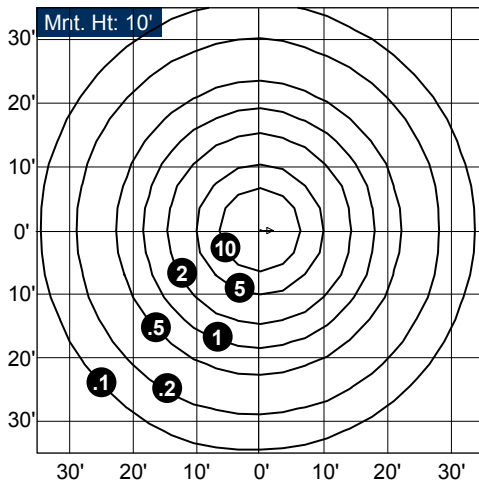

PERFORMANCE DATA

UNIT	FIXTURE LENGTH	CRI	3500K CCT		4000K CCT		5000K CCT		WATTAGE	REPLACES UP TO
			DELIVERED LUMENS	EFFICACY (LPW)	DELIVERED LUMENS	EFFICACY (LPW)	DELIVERED LUMENS	EFFICACY (LPW)		
ORBLP14	1'x4'	80	1,875	125	1,875	125	1,875	125	15	(2) F32-T8
			3,125	125	3,125	125	3,125	125	25	
			4,125	125	4,125	125	4,125	125	33	
ORBLP22	2'x2'	80	1,875	125	1,875	125	1,875	125	15	(3) F24-T5
			3,125	125	3,125	125	3,125	125	25	
			4,125	125	4,125	125	4,125	125	33	
ORBLP24	2'x4'	80	3,500	125	3,500	125	3,500	125	28	(4) F32-T8
			4,750	125	4,750	125	4,750	125	38	
			6,000	125	6,000	125	6,000	125	48	

Provides emergency illumination (1,100 lumens) for a minimum of 90 minutes. Prewired from the factory with test switch (drawing below) in single gang box connected with 25" of flexible metal conduit.

PHOTMETRICS

ORBLP14	
Light Loss Factor	1.00
Total Lumens	4,125
Mounting Height	10'
Max. Calculated Value	13.55Fc

ORBLP22	
Light Loss Factor	1.00
Total Lumens	4,125
Mounting Height	10'
Max. Calculated Value	13.94Fc