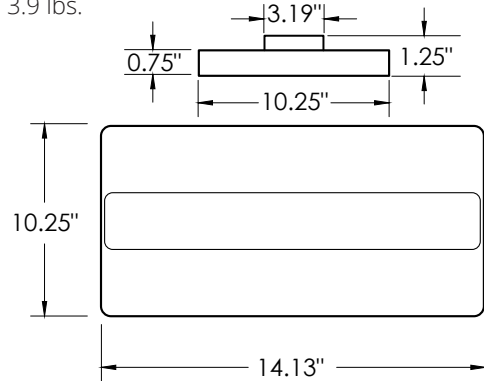

**DIMENSIONS**

**ORHBS12-21L**

Weight: 3.9 lbs.

**ORHBS22-30L**

Weight: 5.8 lbs.

**Rebates and Incentives are available in many areas. Contact an Atlas Representative for more information.**

<sup>1</sup>LED Life Span Based Upon LM-70 Test Results