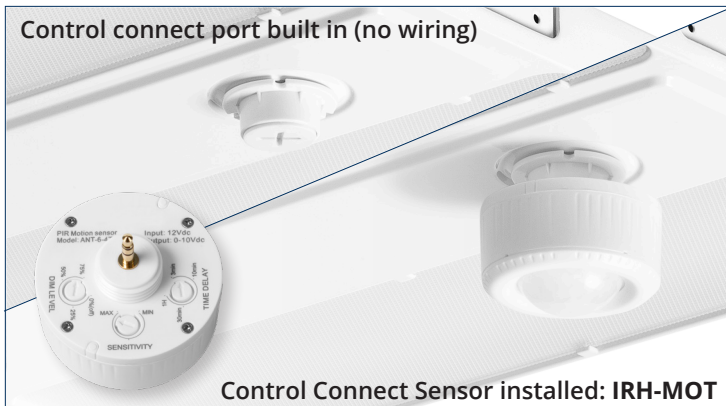

**Testing:**

Atlas LED luminaires have been tested by an independent laboratory in accordance with IESNA LM-79 & LM-80.

**Warranty:**

Five-year limited warranty

**Controls:**

Pre-wired with control connect port built in. No wiring required.  
Sensor 3 levels of control:  
Time (3-60 mins), Sensitivity and Dimming (0-75%)  
No remote needed. Setting stay if power is interrupted.