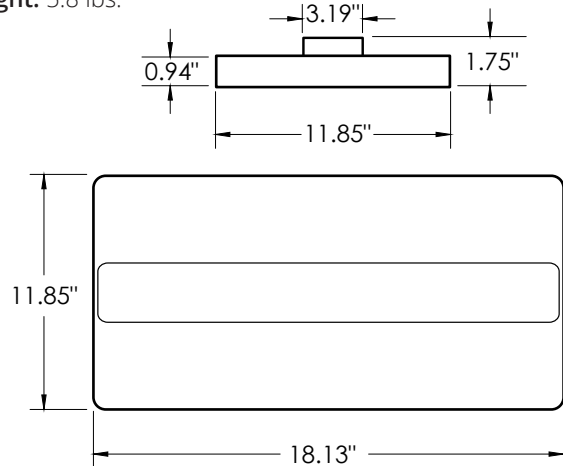

**DIMENSIONS**

**ORHBS12-21L**

Weight: 3.9 lbs.

**ORHBS22-30L**

Weight: 5.8 lbs.

**Rebates and Incentives are available in many areas. Contact an Atlas Representative for more information.**

<sup>1</sup>LED Life Span Based Upon LM-70 Test Results