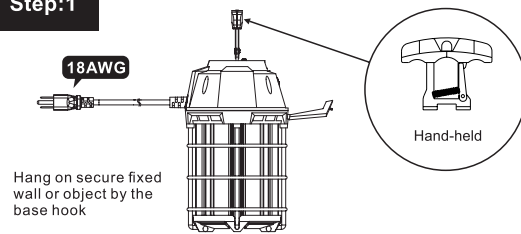

Installation

Step:1