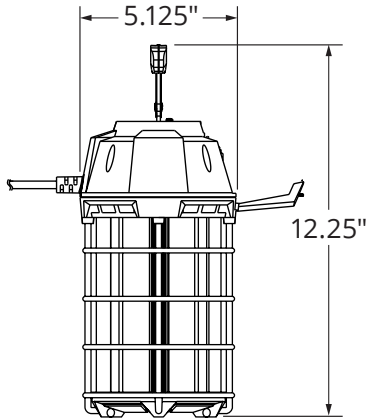

origin
BY ATLAS
LIGHTING

PROJECT INFORMATION

MODEL #: ORTEML18L5K

UPC #: 765364029394

Large Temp Light

Specifications

Electrical Specifications

- Input Wattage: 150W
- Efficacy: 120 LpW
- AC Input: 120 V

PROJECT INFORMATION

MODEL #: ORTEMPL18L5K

UPC #: 765364029394

Large Temp Light

Dimensions

Product Dimensions

Carton Dimensions

Pallet Dimensions