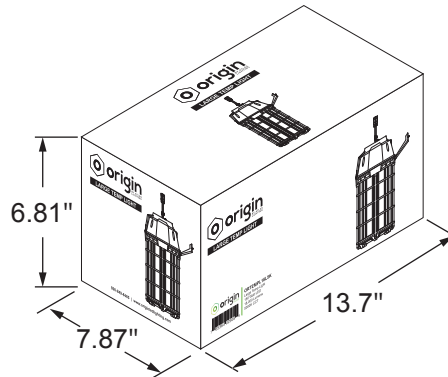

origin
BY ATLAS
LIGHTING

PROJECT INFORMATION

MODEL #: ORTEML18L5K

UPC #: 765364029394

Large Temp Light

Specifications

Electrical Specifications

- Input Wattage: 150W
- Efficacy: 120 LpW
- AC Input: 120 V

Lighting Specifications

- Total Lumens: 18,000
- Color Temperature: 5000K
- Color Rendering Index: 80

Housing Specifications

- Color: Safety Green
- 6' Cord Attached
- Lifespan: 50,000 hours

Listings

- UL listed for wet locations

PROJECT INFORMATION

MODEL #: ORTEMPL18L5K

UPC #: 765364029394

Large Temp Light

Dimensions

Product Dimensions

Carton Dimensions

Pallet Dimensions