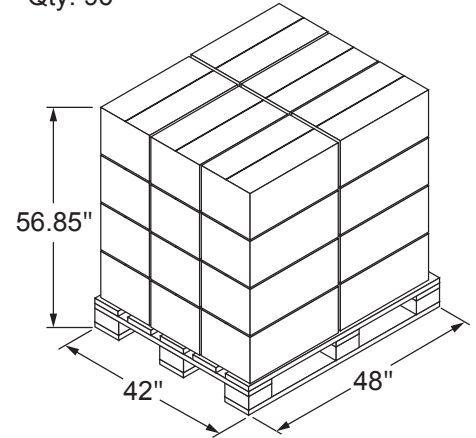

Pallet Dimensions

Qty: 96