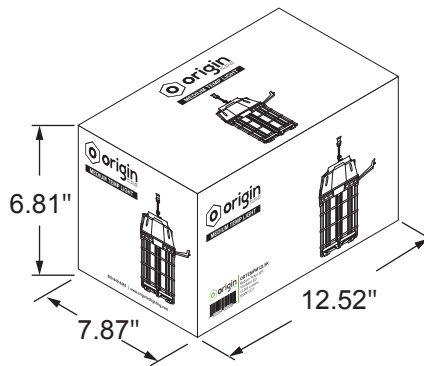

origin
BY ATLAS
LIGHTING

PROJECT INFORMATION

MODEL #: ORTEMPM12L5K

UPC #: 765364029387

Medium Temp Light

Specifications

Electrical Specifications

- Input Wattage: 100W
- Efficacy: 120 LpW
- AC Input: 120 V

Lighting Specifications

- Total Lumens: 12,000
- Color Temperature: 5000K
- Color Rendering Index: 80

Housing Specifications

- Color: Safety Green
- 6' Cord Attached
- Lifespan: 50,000 hours

Listings

- UL listed for wet locations

PROJECT INFORMATION

MODEL #: ORTEMPM12L5K

UPC #: 765364029387

Medium Temp Light

Dimensions

Product Dimensions

Carton Dimensions

Pallet Dimensions