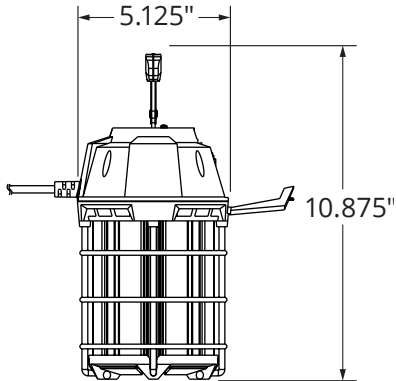

origin
BY ATLAS
LIGHTING

PROJECT INFORMATION

MODEL #: ORTEMPM12L5K

UPC #: 765364029387

Medium Temp Light

Specifications

Electrical Specifications

- Input Wattage: 100W
- Efficacy: 120 LpW
- AC Input: 120 V

PROJECT INFORMATION

MODEL #: ORTEMPM12L5K

UPC #: 765364029387

Medium Temp Light

Dimensions

Product Dimensions

Carton Dimensions

Pallet Dimensions