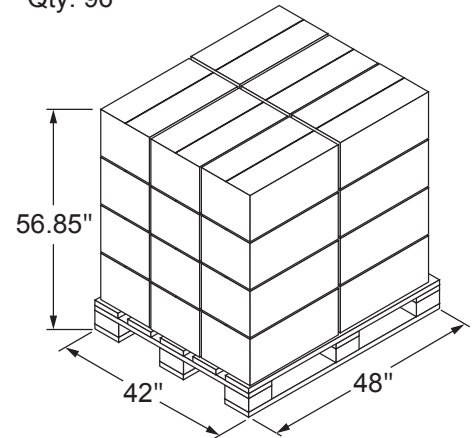

Pallet Dimensions

Qty: 96