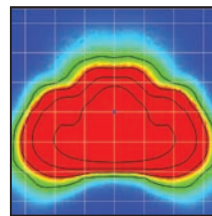

Single Fixture Performance Pattern

Type 3