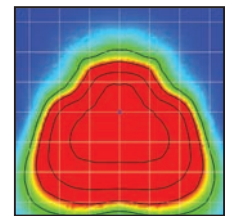

Forward Throw

Ordering Guide*

Product Series	Distribution	Lumens	Quantity	CCT	Square Straight Steel Pole	Color	Anchor Bolts
PXSLPS	5 - Type 5	9L - 9,000	1 - Single Head 2 - Double Head @ 180° 3 - Triple @ 90° 4 - Quad @ 90°	40 - 4000K 45 - 4500K 50 - 5000K	4SQ12 - 4", 12 feet 11-gauge 4SQ15 - 4", 15 feet 11-gauge	(Blank) - Bronze Finish	(Blank) - with anchor bolts/template LAB - Less anchor bolts/template
	FT - Forward Throw	12L - 12,000					
PXSLPM	3 - Type 3	18L - 18,000			4SQ20 - 4", 20 feet 11-gauge 4SQ25 - 4", 25 feet 11-gauge		
	5 - Type 5	24L - 24,000					
	FT - Forward Throw	43L - 43,000 50L - 50,000					

Example: **PXSLPM 3 18L-1 40 4SQ20**

Note: To pre-ship anchor bolts, order combo less anchor bolts (LAB) and order anchor bolts separately as an additional line item.

*10 Piece order limit for quick ship qualification