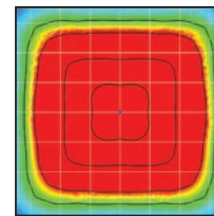

Distribution	CRI	4000K CCT		4500K CCT		5000K CCT		Wattage
		Delivered Lumens	Efficacy	Delivered Lumens	Efficacy	Delivered Lumens	Efficacy	
9,000 Lumen Package				HID Replacement: 175w				
T5	70	8,639	138	8,465	135	8,465	135	63
FT	70	8,717	139	8,541	136	8,541	136	63
12,000 Lumen Package				HID Replacement: 250w				
T5	70	11,578	131	11,380	129	11,380	129	89
FT	70	11,417	129	11,222	127	11,222	127	89

Distribution	CRI	4000K CCT		4500K CCT		5000K CCT		Wattage
		Delivered Lumens	Efficacy	Delivered Lumens	Efficacy	Delivered Lumens	Efficacy	
18,000 Lumen Package				HID Replacement: 400w				
T3	70	19,489	160	18,493	152	18,493	152	122
T5	70	19,650	161	18,645	153	18,645	154	122
FT	70	19,182	157	18,201	149	18,201	149	122
24,000 Lumen Package				HID Replacement: 400w				
T3	70	25,425	149	24,125	141	24,125	141	171
T5	70	25,635	150	24,324	142	24,324	142	171
FT	70	25,025	146	23,745	139	23,745	139	171
43,000 Lumen Package				HID Replacement: 1000w				
T3	70	42,070	153	41,575	151	41,575	151	275
T5	70	42,470	154	41,970	152	41,970	152	275
FT	70	41,617	151	41,127	150	41,127	150	275
50,000 Lumen Package				HID Replacement: 1000w				
T3	70	49,190	148	48,324	145	48,324	145	333
T5	70	49,524	149	48,652	146	48,652	146	333
FT	70	47,891	144	47,048	142	47,048	142	333

ARRA Funding Compliant

Single Fixture Performance Pattern

Type 5

Ordering Guide*