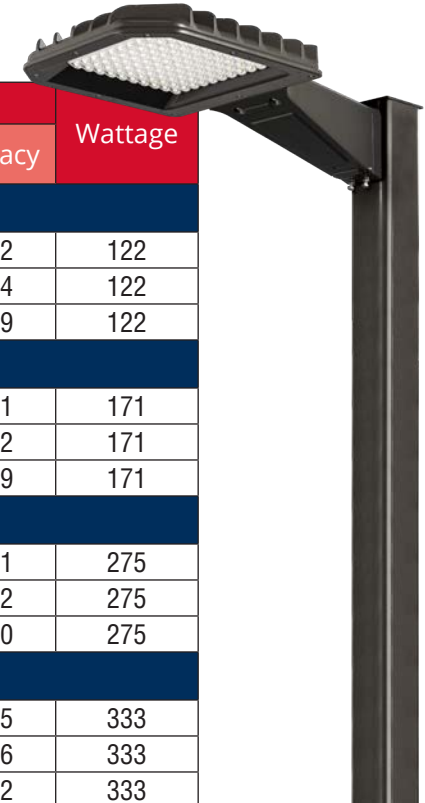

Distribution	CRI	4000K CCT		4500K CCT		5000K CCT		Wattage
		Delivered Lumens	Efficacy	Delivered Lumens	Efficacy	Delivered Lumens	Efficacy	
18,000 Lumen Package				HID Replacement: 400w				
T3	70	19,489	160	18,493	152	18,493	152	122
T5	70	19,650	161	18,645	153	18,645	154	122
FT	70	19,182	157	18,201	149	18,201	149	122
24,000 Lumen Package				HID Replacement: 400w				
T3	70	25,425	149	24,125	141	24,125	141	171
T5	70	25,635	150	24,324	142	24,324	142	171
FT	70	25,025	146	23,745	139	23,745	139	171
43,000 Lumen Package				HID Replacement: 1000w				
T3	70	42,070	153	41,575	151	41,575	151	275
T5	70	42,470	154	41,970	152	41,970	152	275
FT	70	41,617	151	41,127	150	41,127	150	275
50,000 Lumen Package				HID Replacement: 1000w				
T3	70	49,190	148	48,324	145	48,324	145	333
T5	70	49,524	149	48,652	146	48,652	146	333
FT	70	47,891	144	47,048	142	47,048	142	333