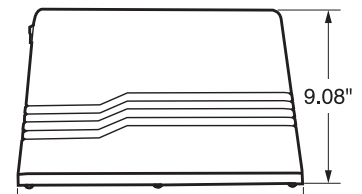

BUY AMERICAN

COMPLIANT*

DIMENSIONS

WLCFC

Weight: 8 lbs.

WLMFC

Weight: 14 lbs.

MOUNTING DETAIL