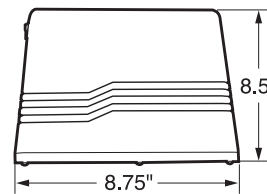

BUY AMERICAN

COMPLIANT*

DIMENSIONS

WLCFC

Weight: 8 lbs.

WLMFC

Weight: 14 lbs.

MOUNTING DETAIL