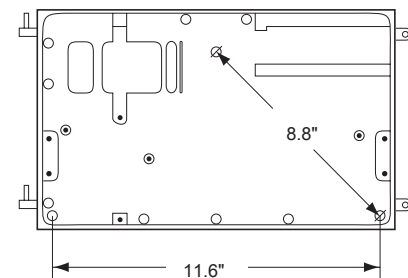

BUY AMERICAN

COMPLIANT*

DIMENSIONS

WLCFC

Weight: 8 lbs.

WLMFC

Weight: 14 lbs.

MOUNTING DETAIL