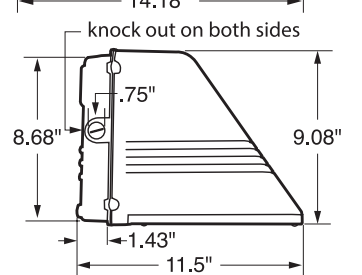

BUY AMERICAN

COMPLIANT*

DIMENSIONS

WLCFC

Weight: 8 lbs.

WLMFC

Weight: 14 lbs.

MOUNTING DETAIL