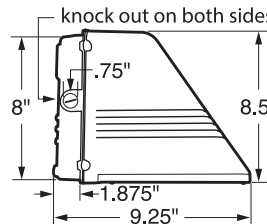

BUY AMERICAN

COMPLIANT*

DIMENSIONS

WLCFC

Weight: 8 lbs.

WLMFC

Weight: 14 lbs.

MOUNTING DETAIL