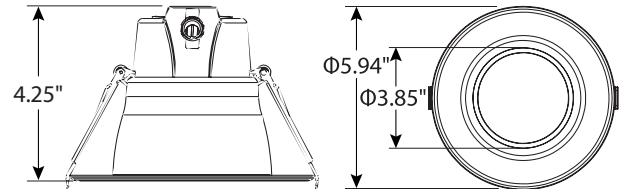

Listings:

ETL/cETL listed for wet locations

6" is IC Rated

Warranty:

Five-year limited warranty

DIMENSIONS

4" - Weight: 1.25 lbs.

6" - Weight: 1.99 lbs.

8" - Weight: 2.83 lbs.

¹LED Life Span Based Upon LM-80 Test Results

Rebates and Incentives are available in many areas.
Contact an Atlas Representative for more information.

ORDERING INFORMATION

CDL	4	SEL	1-2L				
PRODUCT SERIES	SIZE	SELECTABLE	LUMEN PACKAGE	COLOR TEMP.	CONTROLS	VOLTAGE	FIXTURE COLOR
CDL = Commercial Downlight	4 = 4" 6 = 6" 8 = 8"	SEL = Selectable	1-2L = 1,000 - 2,000 Lumens Selectable ^{1,2} 3-5L = 3,000 - 5,000 Lumens Selectable ³ ¹ 4" only ² 6" only ³ 8" only	blank = Selectable 2700K, 3000K, 3500K, 4000K, 5000K	Blank = Dimming (0-10V)	Blank = 120-277	Blank = White