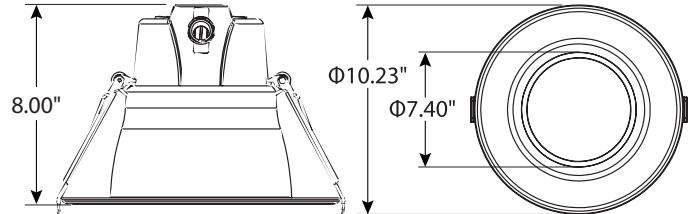

Listings:

ETL/cETL listed for wet locations

6" is IC Rated

Warranty:

Five-year limited warranty

DIMENSIONS

4" - Weight: 1.25 lbs.

6" - Weight: 1.99 lbs.

8" - Weight: 2.83 lbs.

¹LED Life Span Based Upon LM-80 Test Results

Rebates and Incentives are available in many areas.
Contact an Atlas Representative for more information.

ORDERING INFORMATION

CDL	4	SEL	1-2L				
PRODUCT SERIES	SIZE	SELECTABLE	LUMEN PACKAGE	COLOR TEMP.	CONTROLS	VOLTAGE	FIXTURE COLOR
CDL = Commercial Downlight	4 = 4" 6 = 6" 8 = 8"	SEL = Selectable	1-2L = 1,000 - 2,000 Lumens Selectable ^{1,2} 3-5L = 3,000 - 5,000 Lumens Selectable ³ ¹ 4" only ² 6" only ³ 8" only	blank = Selectable 2700K, 3000K, 3500K, 4000K, 5000K	Blank = Dimming (0-10V)	Blank = 120-277	Blank = White