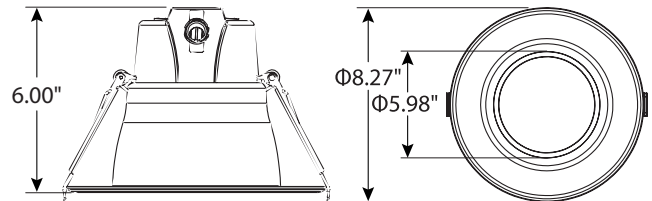

Listings:

ETL/cETL listed for wet locations

6" is IC Rated

Warranty:

Five-year limited warranty

DIMENSIONS

4" - Weight: 1.25 lbs.

6" - Weight: 1.99 lbs.

8" - Weight: 2.83 lbs.

¹LED Life Span Based Upon LM-80 Test Results

Rebates and Incentives are available in many areas.
Contact an Atlas Representative for more information.

ORDERING INFORMATION

CDL	4	SEL	1-2L				
PRODUCT SERIES	SIZE	SELECTABLE	LUMEN PACKAGE	COLOR TEMP.	CONTROLS	VOLTAGE	FIXTURE COLOR
CDL = Commercial Downlight	4 = 4" 6 = 6" 8 = 8"	SEL = Selectable	1-2L = 1,000 - 2,000 Lumens Selectable ^{1,2} 3-5L = 3,000 - 5,000 Lumens Selectable ³ ¹ 4" only ² 6" only ³ 8" only	blank = Selectable 2700K, 3000K, 3500K, 4000K, 5000K	Blank = Dimming (0-10V)	Blank = 120-277	Blank = White