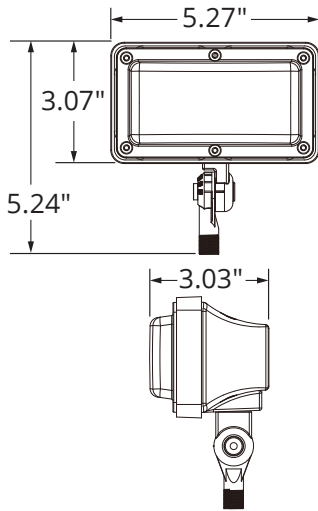

PROJECT INFORMATION

MODEL #: ORSF2LSEL

UPC #: 765364027123

Selectable Small Flood

Dimensions

Product Dimensions

Carton Dimensions

Weight: 1.32 lbs.

Pallet Dimensions

Qty: 648

Installation

- Before starting make sure that the power is disconnected.
- Unpack fixture and ensure that there are no damaged parts.
- Attach fixture to outdoor box cover, routing the fixture wires into the junction box. Connect fixture cables as seen below. Black to Black, White to White, Green to Green.
- Aim fixture by loosening the bolt on the arm, and reposition to the desired angle. Tighten the bolt.