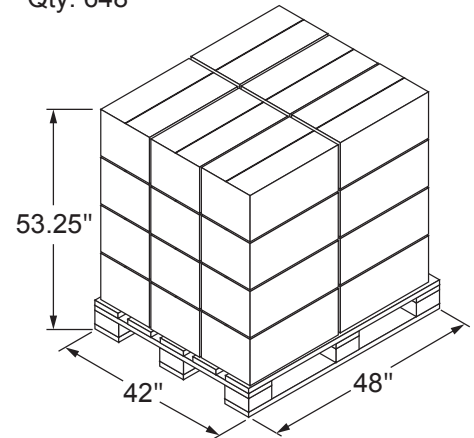

Pallet Dimensions

Qty: 648