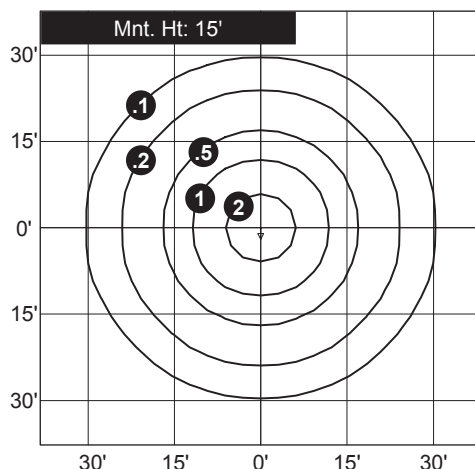

MODEL #: ORSF2LSEL

UPC #: 765364027123

Selectable Small Flood

Specifications

Electrical Specifications

- Input Wattage: 14W
- Efficacy: 133 LpW
- AC Input: 120/208/240/277 V
- Driver: Constant current, Class 2, 120-277VAC 50/60Hz

Lighting Specifications

- Total Lumens: 1,928
- Color Temperature: Selectable 3000K, 4000K, 5000K CCT
- Color Rendering Index: 70

Housing Specifications

- Die-cast aluminum housing
- UV stabilized power coated finish
- Color: Bronze
- Lifespan: 50,000 hours

Model	Watts	Lumens	Volts	Color Temp.
ORSF2LSEL	14	1,928	120-277	Selectable 3000K, 4000K, 5000K

Photometrics

Light Loss Factor	1.00
Total Lumens	1928
Mounting Height	15'
Max. Calculated Value	2.68Fc

Listings

PROJECT INFORMATION

MODEL #: ORSF2LSEL

UPC #: 765364027123

Selectable Small Flood

Dimensions

Product Dimensions

Carton Dimensions

Weight: 1.32 lbs.