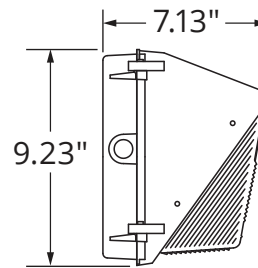

Warranty:

Five-year limited warranty

DIMENSIONS

Weight: 6.3 lbs.

¹Lumen maintenance values at 25°C are calculated per TM-21 based on LM-80 data and in-situ luminaire testing

Rebates and Incentives are available in many areas. Contact an Atlas Representative for more information.