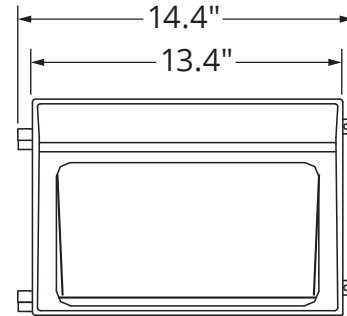

Warranty:

Five-year limited warranty

DIMENSIONS

Weight: 6.3 lbs.

¹Lumen maintenance values at 25°C are calculated per TM-21 based on LM-80 data and in-situ luminaire testing

Rebates and Incentives are available in many areas. Contact an Atlas Representative for more information.